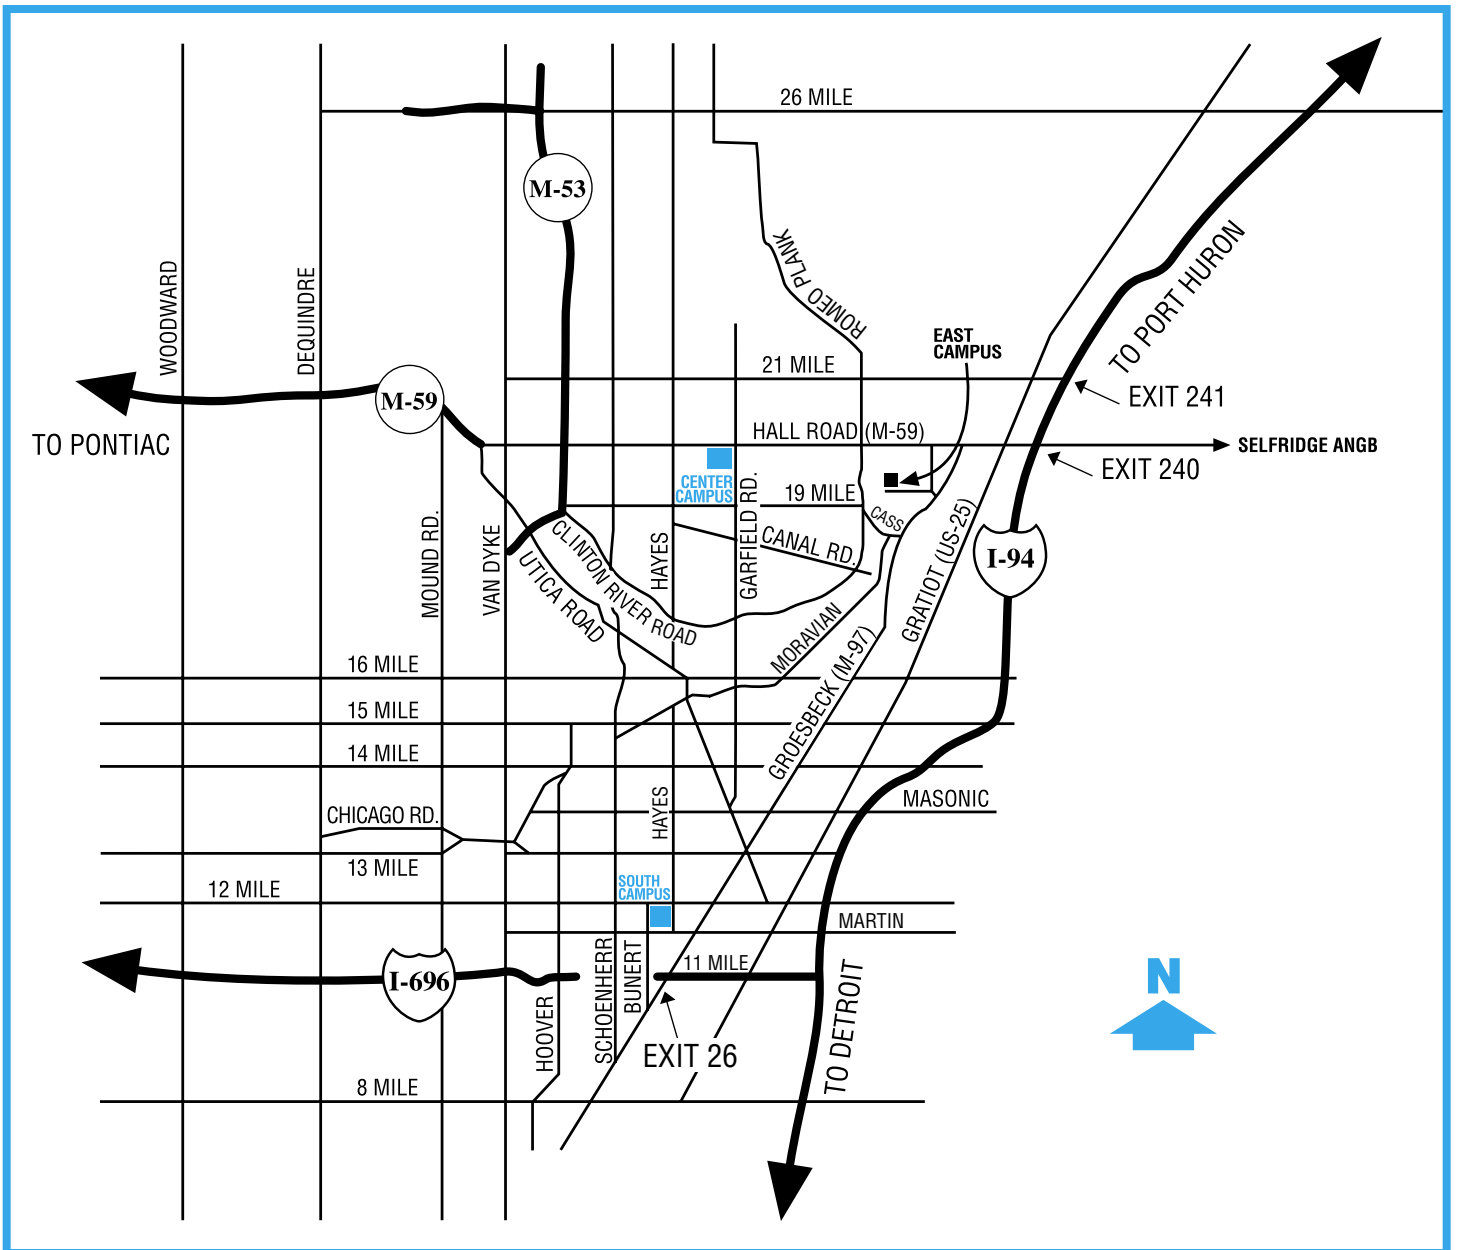

# Macomb Community College campus locations

**South Campus**  
 14500 E. 12 Mile Road  
 Warren, MI 48088

**Center Campus**  
 44575 Garfield Road  
 Clinton Township, MI 48038

**For More Information, Call 586.445.7999**  
[www.macomb.edu/eventservices](http://www.macomb.edu/eventservices)