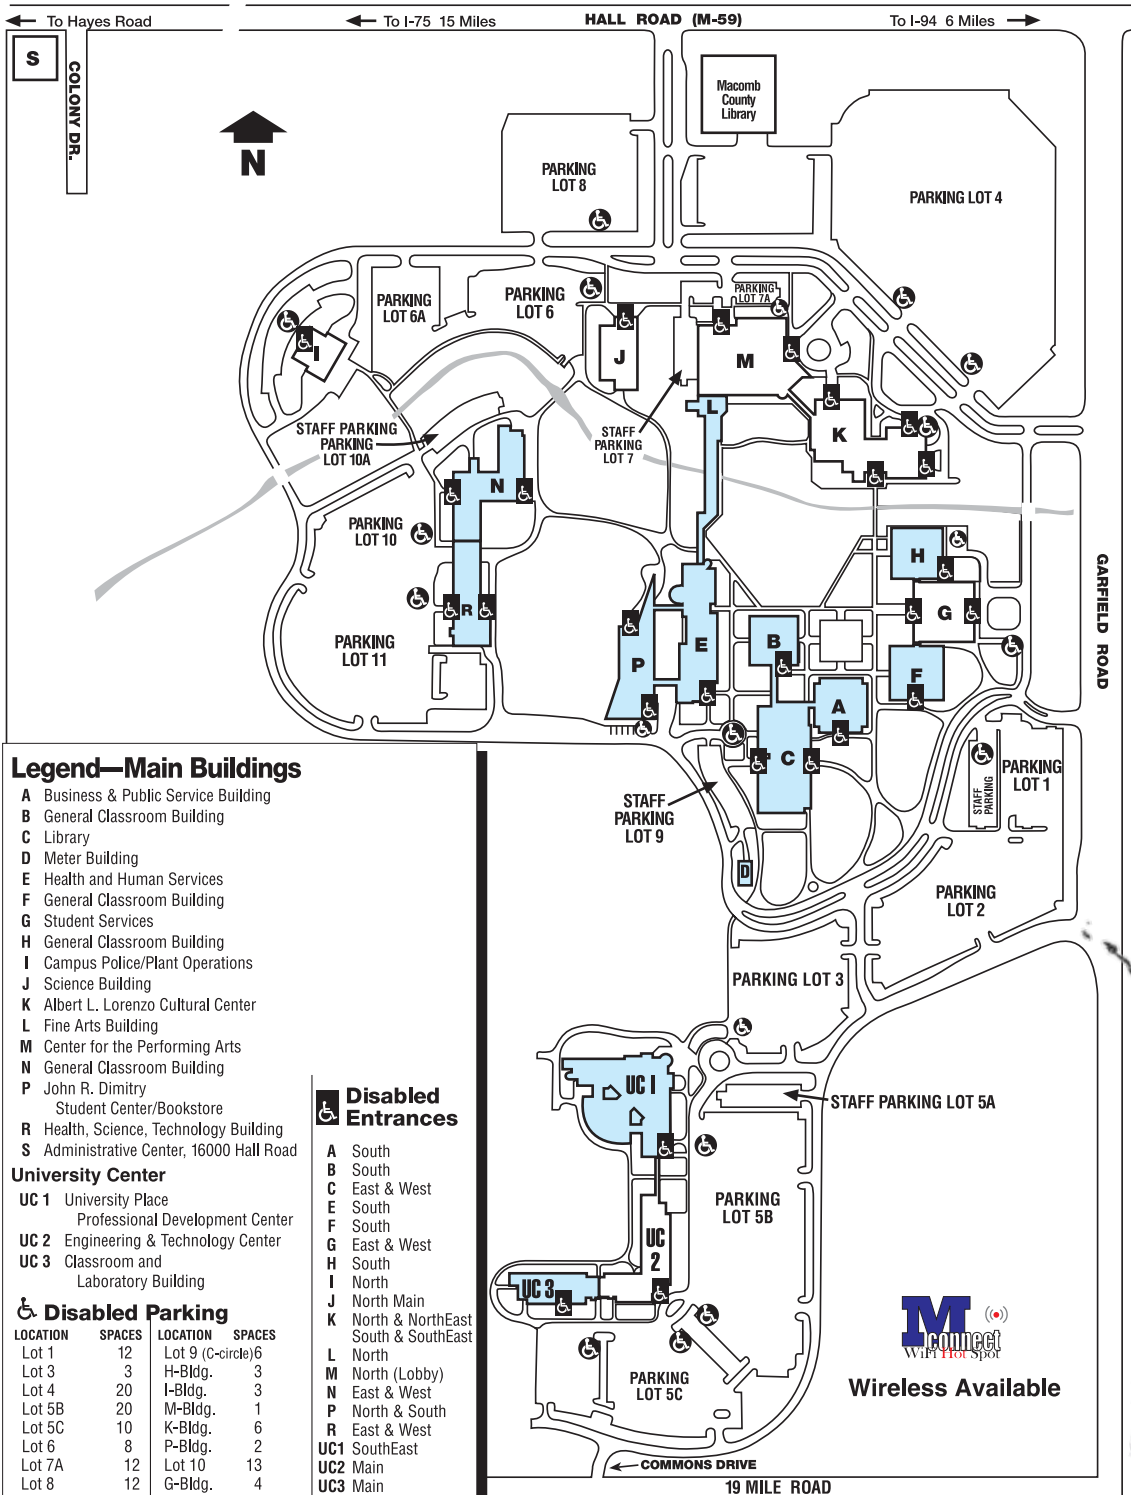

VENDING IS *CONVENIENT* AT MACOMB

SNACK AND BEVERAGE MACHINES CAN BE FOUND
IN ALL OF THE FOLLOWING LOCATIONS:

CENTER CAMPUS

- A LOBBY
- B LOBBY
- C OUTSIDE
- E BLDG
- F BLDG
- H LOBBY
- L BLDG
- N BLDG
- P BLDG
- R BLDG
- UC 1 & 3
- ESTC EAST CAMPUS, DUNHAM RD.

Mconnect
Wireless Available

SEE VENDING MACHINES FOR REFUND LOCATIONS.