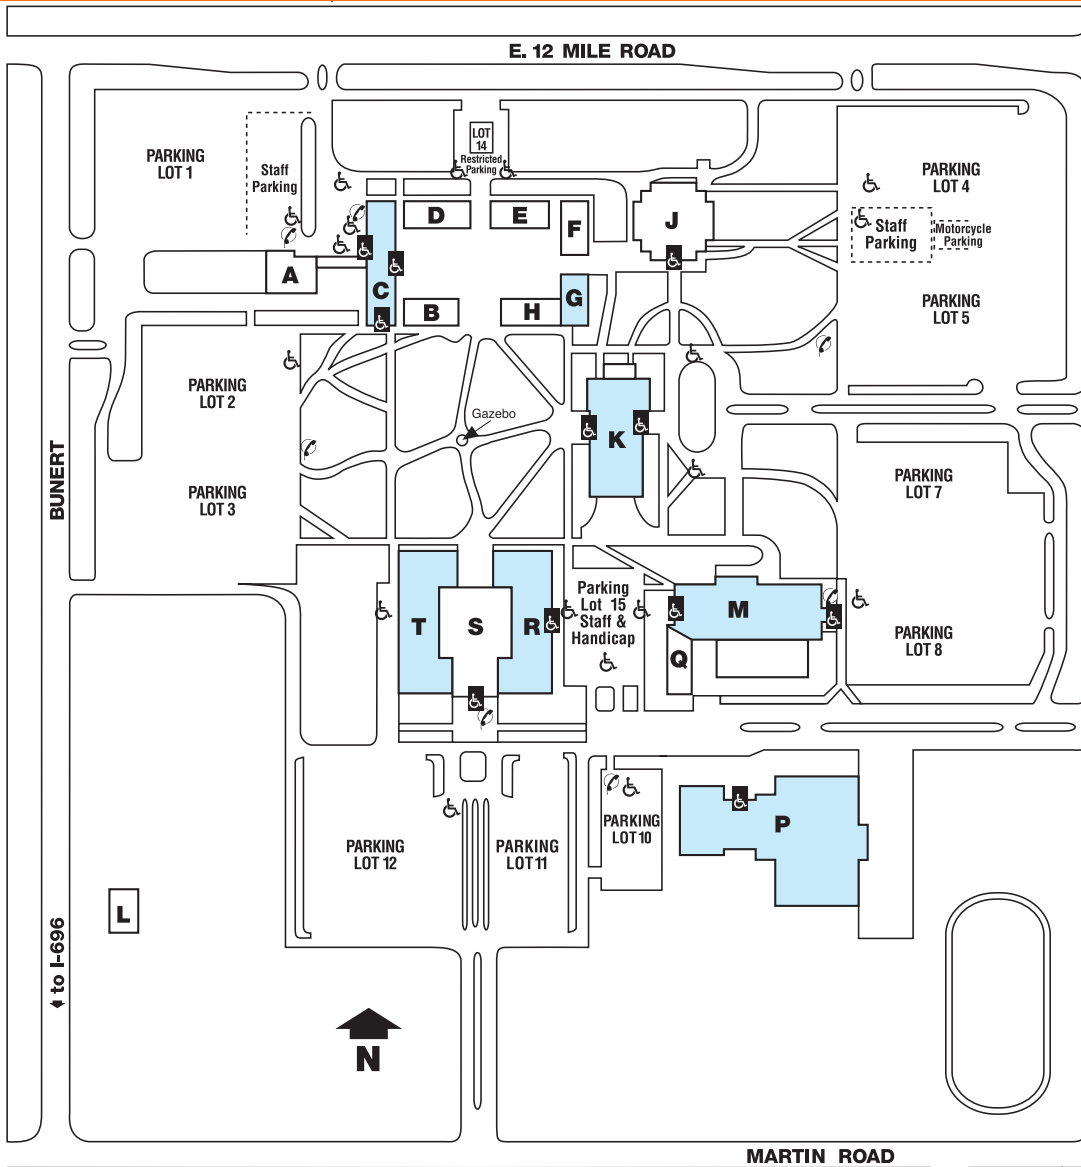

# VENDING IS *CONVENIENT* AT MACOMB

SNACK AND/OR BEVERAGE MACHINES CAN BE FOUND  
IN ALL OF THE FOLLOWING LOCATIONS:

## SOUTH CAMPUS

- C . . . . Lower Level Lounge
- C . . . . Upper Level Lounge
- C . . . . . Outside
- G . . . . Courtyard
- K . . . . . Lobby
- M . . . . . Lobby
- N . . Annex Lounge
- P . . . . . Bldg
- R . . . . . Hallway
- T . . . . . Lounge
- T . . . . . Outside
- M-TEC<sup>(SM)</sup> . . Van Dyke Avenue

### ♿ Disabled Parking

Location	Spaces
Lot 1A Staff	3
Lot 2	7
Lot 4	8
Lot 4 Staff	4
Lot 8	14
Lot 10	18
Lot 14	1
Lot 15 Staff	8
C-Bldg	19
K-Bldg	12

Location	Spaces
P-Bldg	18
T-Bldg	8
N-Bldg	6

Wireless Available  
Campus-Wide

### ♿ Disabled Entrances

C	East, West & South
J	Main
K	East & West
M	East & West
R	East Middle
P	North
M-TEC	Main

SEE VENDING MACHINES FOR REFUND LOCATIONS.