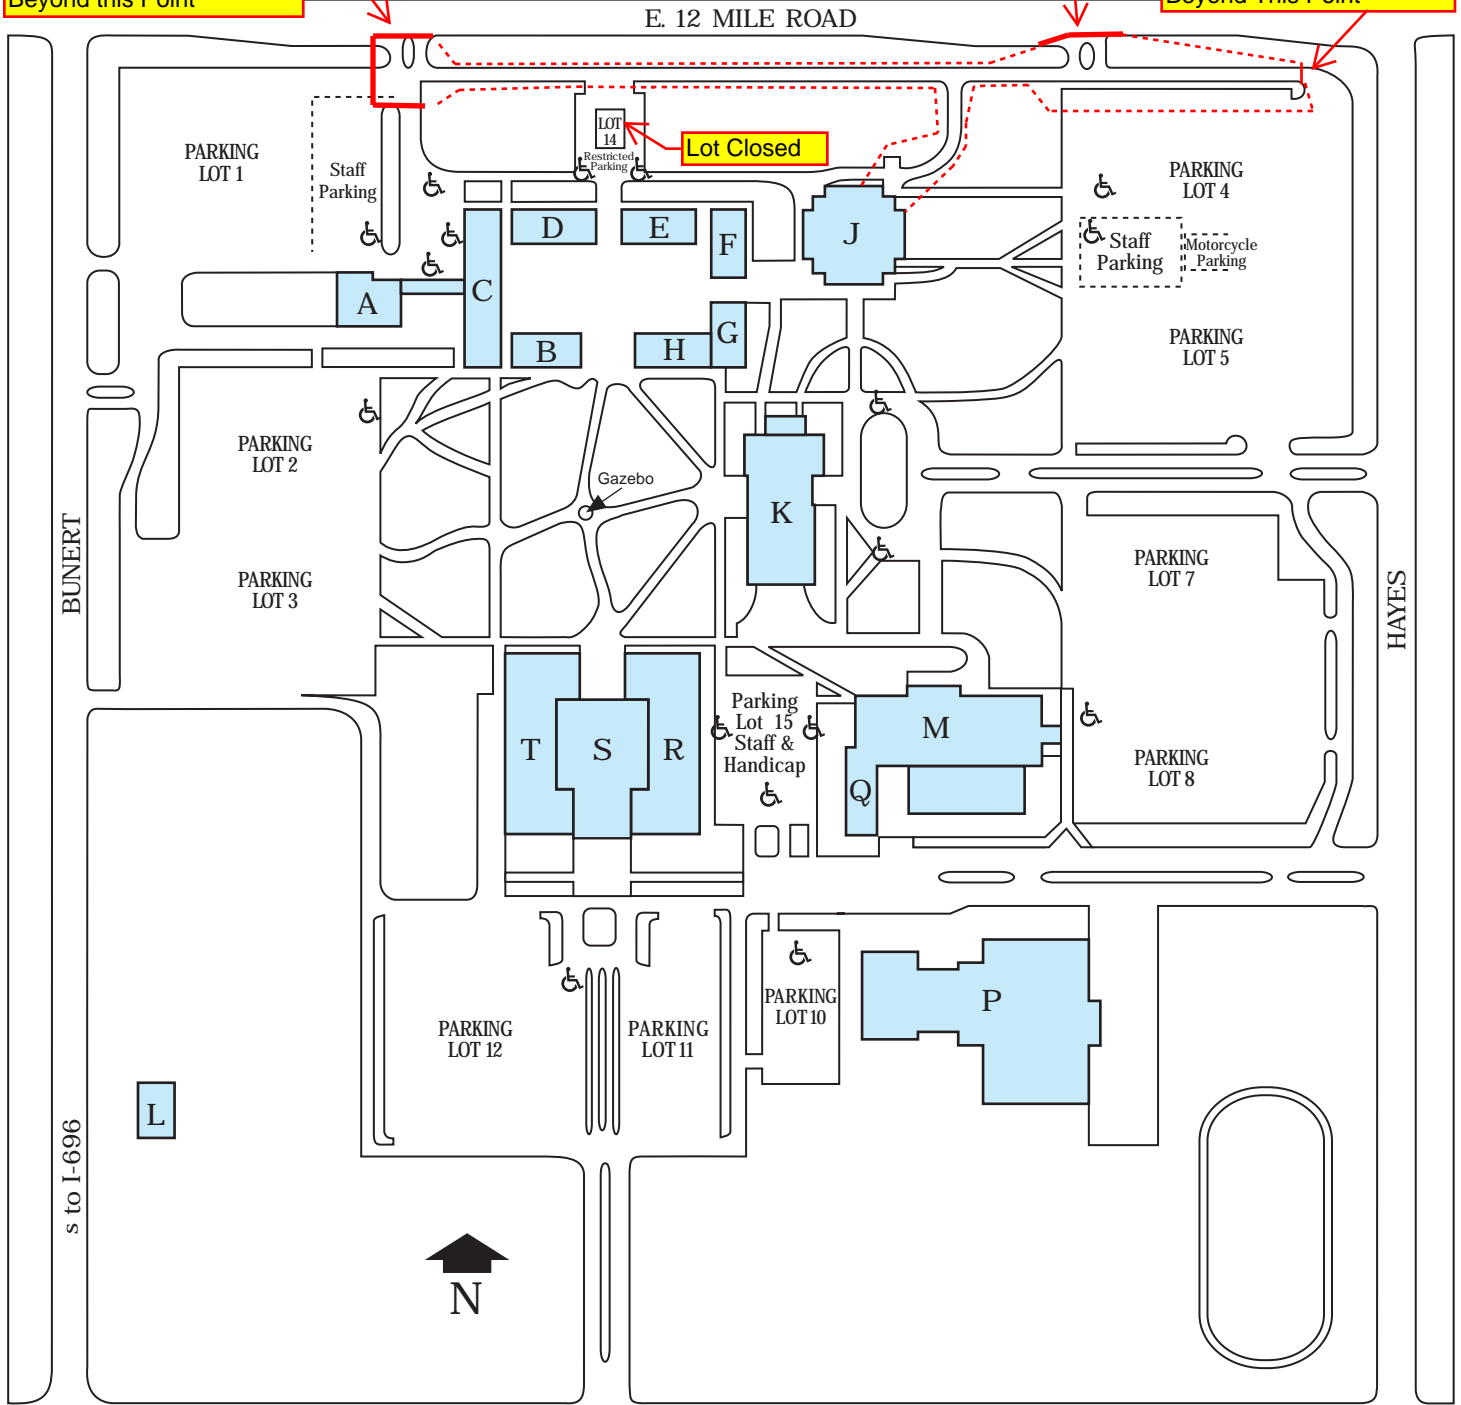

# South Campus

14500 E. 12 Mile Road • Warren, Michigan 48088-3896 • 1.866.Macomb1

Road Closed No Access Beyond This Point

Road Closed No Access Beyond This Point

REVISED 102108

**LEGEND—MAIN BUILDINGS**

- A** Boiler House
- B** Science Building
- C** Classroom Building  
Campus Police Dept.
- D** Administration Building
- E** Classroom Building
- F** Classroom Building
- G** Classroom, Student Services & Information Center
- H** Classroom Counseling Building
- J** Max Thompson Learning Media Center
- K** John Lewis Student Community Center/Bookstore
- L** Bunert Conference Center
- M** Transportation and Energy Technology Building
- N** College Park Annex
  - n Institutional Research
  - n Publications
  - n Purchasing
  - n Recruitment
- P** Sports & Expo Center
- Q** Boiler House

- Robert E. Turner Complex**
- R** Graphic Technical Building
  - S** Walter E. Bradley Auditorium
  - T** Mechanical Technical Building

**X Disabled Parking**

Location	Spaces	Location	Spaces
Lot 1A Staff	3	Lot 15 Staff	8
Lot 2	7	C-Bldg	19
Lot 4	8	K-Bldg	12
Lot 4 Staff	4	P-Bldg	18
Lot 8	14	T-Bldg	8
Lot 10	18	N-Bldg	6
Lot 14	1		

**M** **Wireless Available Campus-Wide**