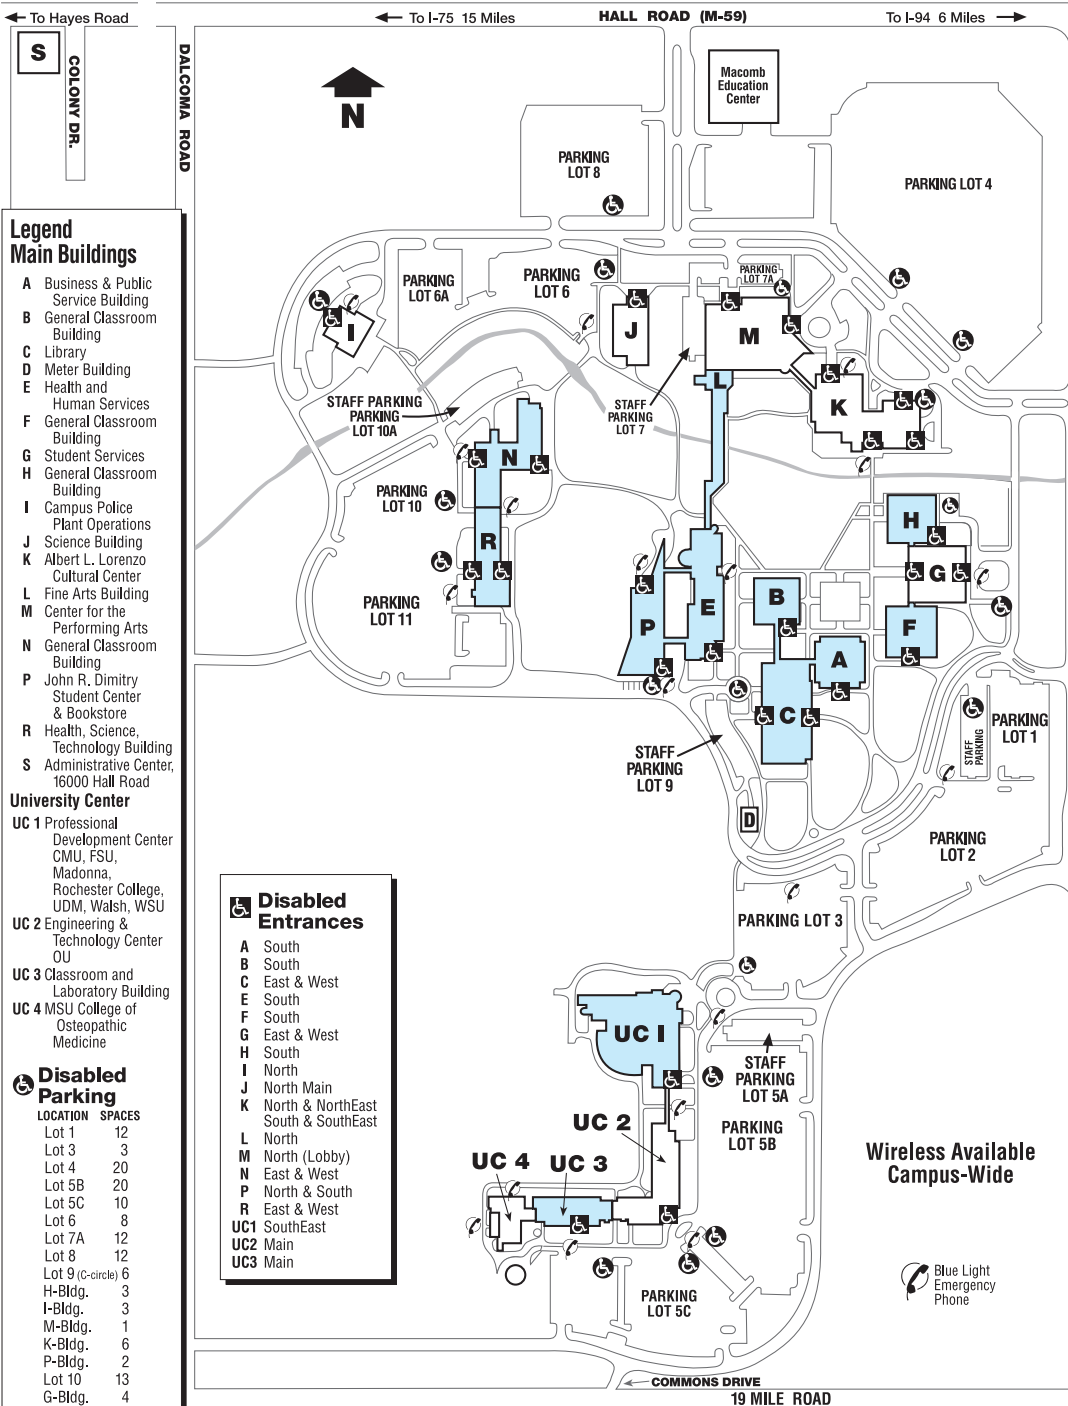

# VENDING IS CONVENIENT AT MACOMB

SNACK AND/OR BEVERAGE MACHINES CAN BE FOUND IN ALL OF THE FOLLOWING LOCATIONS:

## CENTER CAMPUS

- A . . . . . Lobby
- B . . . . . Lobby
- C . . . . . Outside
- E . . . . . Bldg
- F . . . . . Bldg
- H . . . . . Lobby
- L . . . . . Bldg
- N . . . . . Lounge
- P . . . . . Bldg
- R . . . . . Lounge
- UC 1 . . . . . Lounge
- UC 3 . . . . . Lounge
- ESTC . . . . . East Campus, Dunham Road

SEE VENDING MACHINES FOR REFUND LOCATIONS.