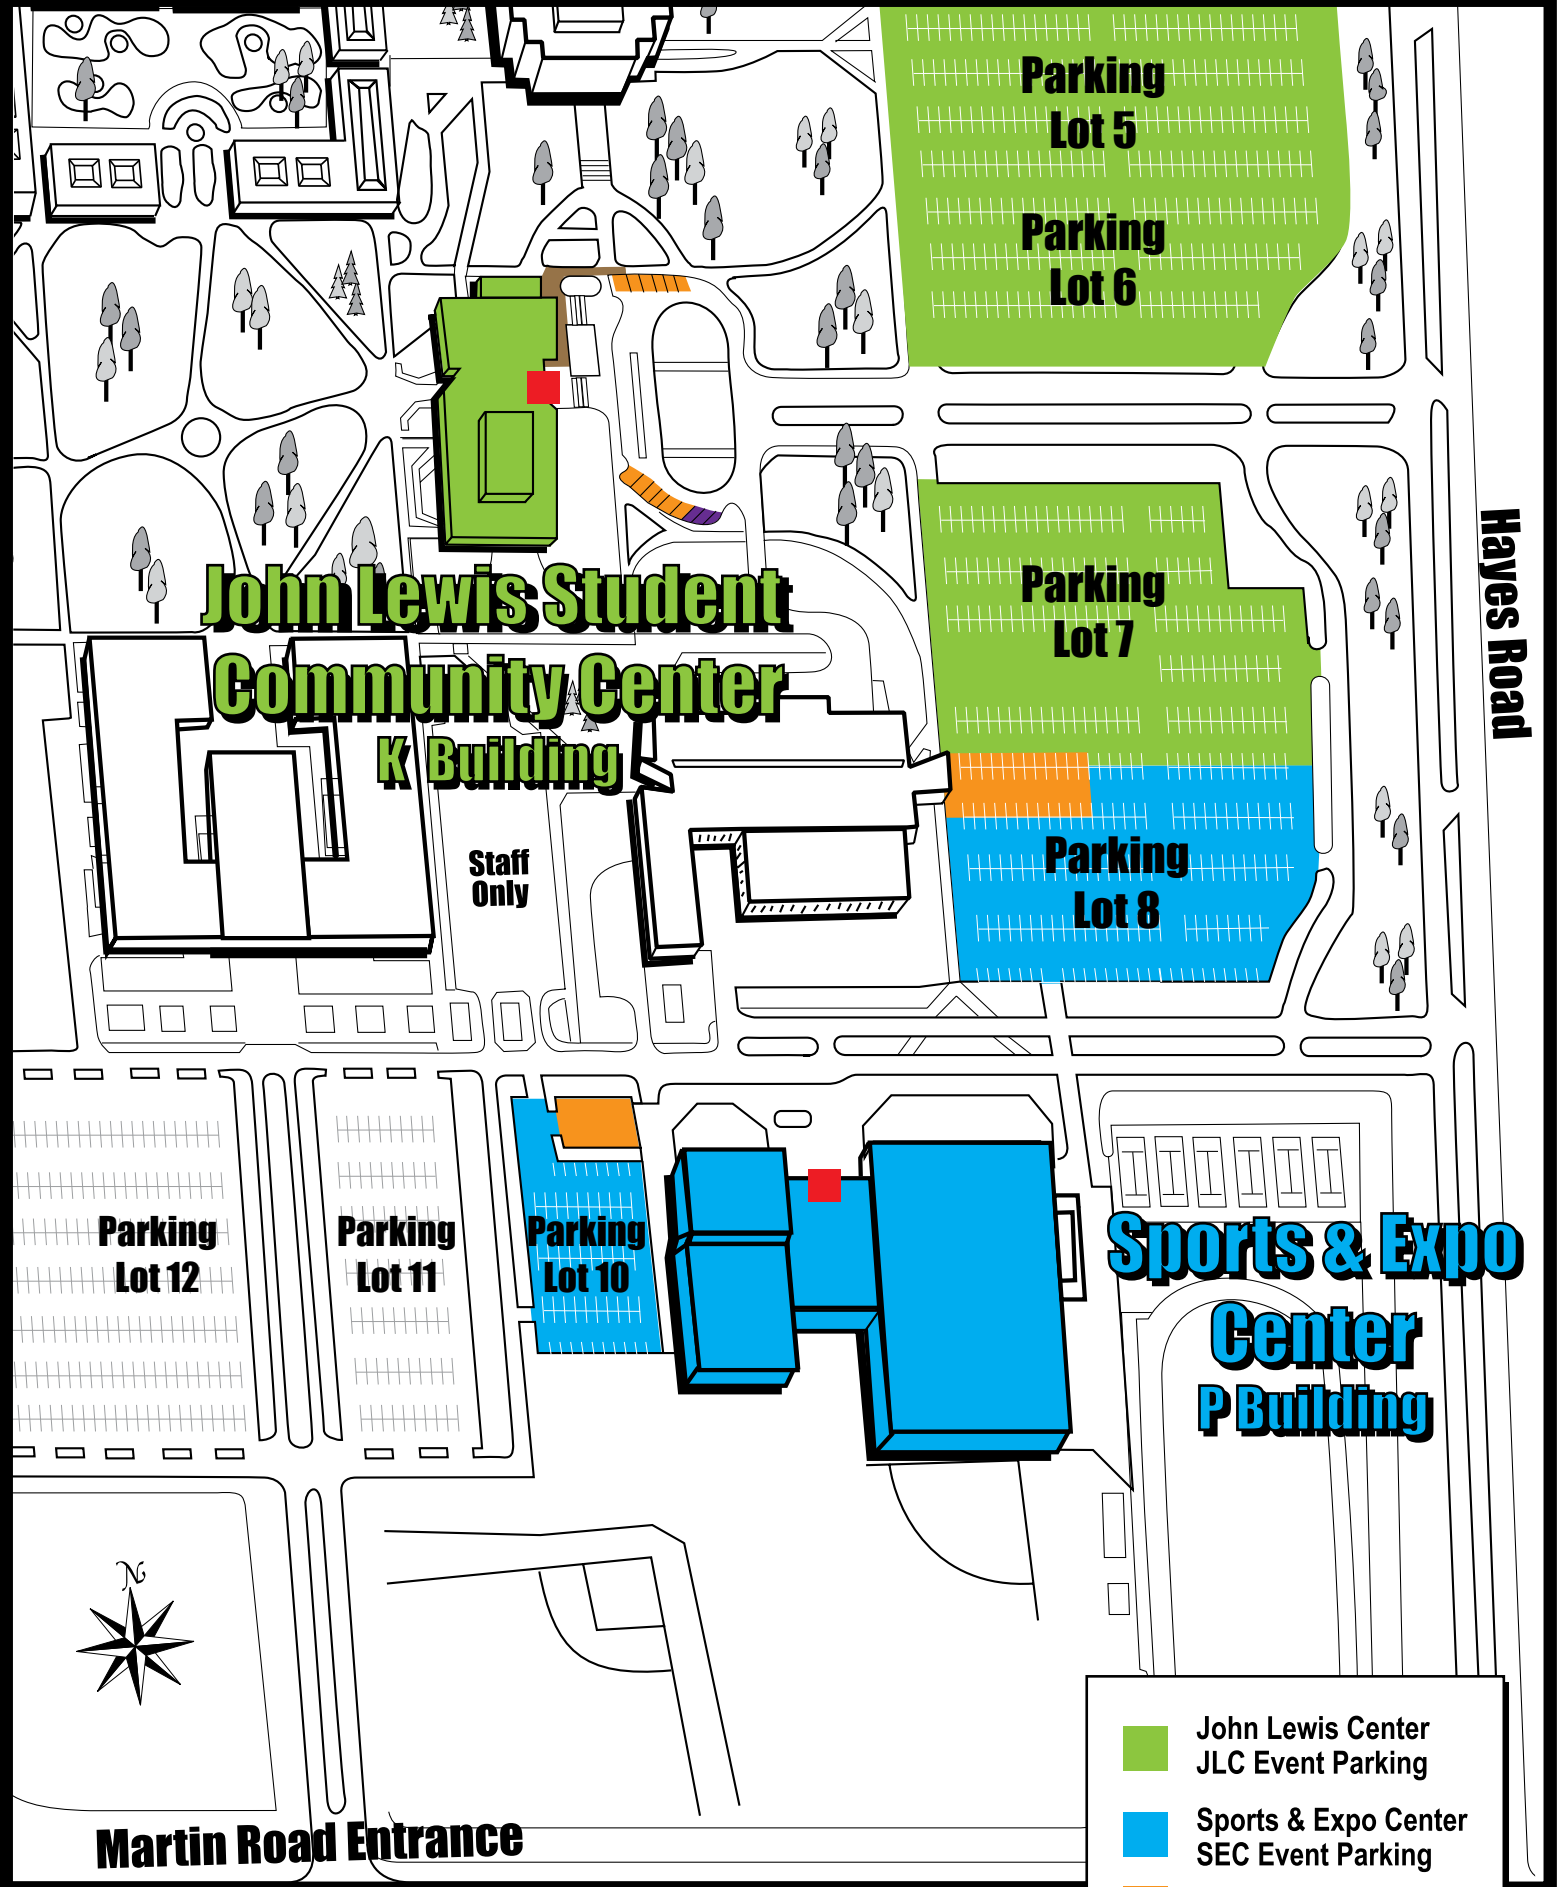

Macomb College South Campus

Conference & Event Parking

John Lewis Center
586.498.4128

Sports & Expo Center
586.445.7512

14500 E. 12 Mile Road, Warren MI 48088
www.macomb.edu/eventservices

- John Lewis Center
JLC Event Parking
- Sports & Expo Center
SEC Event Parking
- Handicap Parking
- Handicap Ramp
- 15 Minute Parking
- Main Entrances