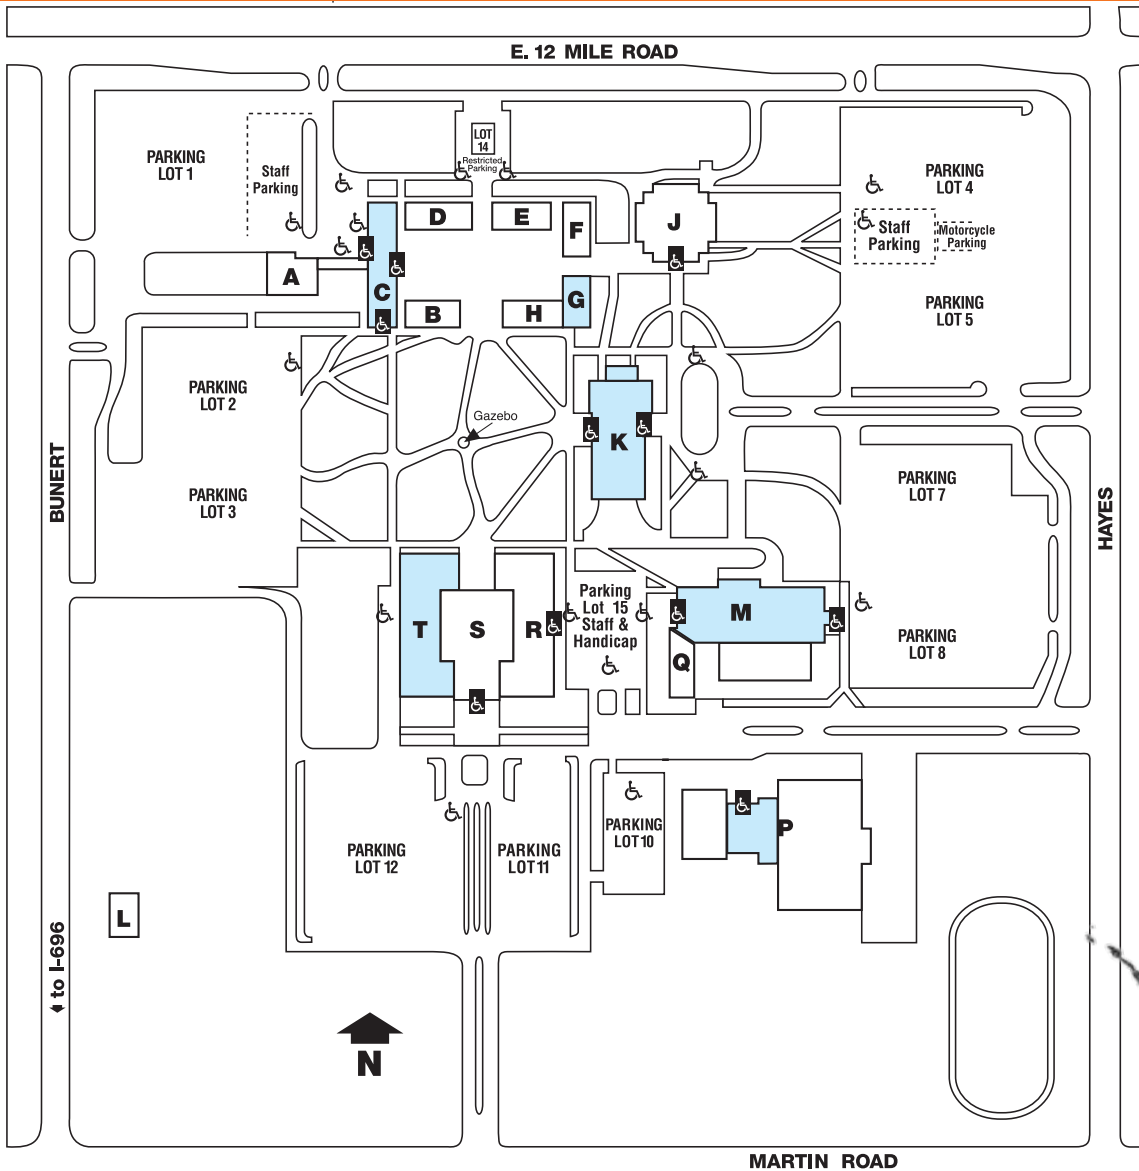

VENDING IS *CONVENIENT* AT MACOMB

SNACK AND BEVERAGE MACHINES CAN BE FOUND
IN ALL OF THE FOLLOWING LOCATIONS:

SOUTH CAMPUS

- C LOUNGE
- G OUTSIDE
- K COURTYARD
- M LOBBY
- N LOBBY
- P ANNEX LOUNGE
- T BLDG
- T LOUNGE
- T OUTSIDE
- M-TEC^(SM) VAN DYKE AVENUE

LEGEND—MAIN BUILDINGS

- A Boiler House
- B Science Building
- C Classroom Building
Campus Police Dept.
- D Administration Building
- E Classroom Building
- F Classroom Building
- G Classroom, Student Services
& Information Center
- H Classroom Counseling Building
- J Max Thompson Learning
Media Center
- K John Lewis Student
Community Center/Bookstore
- L Bunert Conference Center
- M Transportation and Energy
Technology Building
- N College Park Annex
 - Institutional Research
 - Publications
 - Purchasing
 - Recruitment
- P Sports & Expo Center
- Q Boiler House
- Robert E. Turner Complex
 - R Graphic Technical Building
 - S Walter E. Bradley Auditorium
 - T Mechanical Technical Building

♿ Disabled Parking

Location	Spaces
Lot 1A Staff	3
Lot 2	7
Lot 4	8
Lot 4 Staff	4
Lot 8	14
Lot 10	18
Lot 14	1
Lot 15 Staff	8
C-Bldg	19
K-Bldg	12

♿ Disabled Entrances

Location	Spaces
P-Bldg	18
T-Bldg	8
N-Bldg	6

♿ Disabled Entrances

- C East, West & South
- J Main
- K East & West
- M East & West
- R East Middle
- P North
- M-TEC Main

M Wireless Available
Campus-Wide

SEE VENDING MACHINES FOR REFUND LOCATIONS.