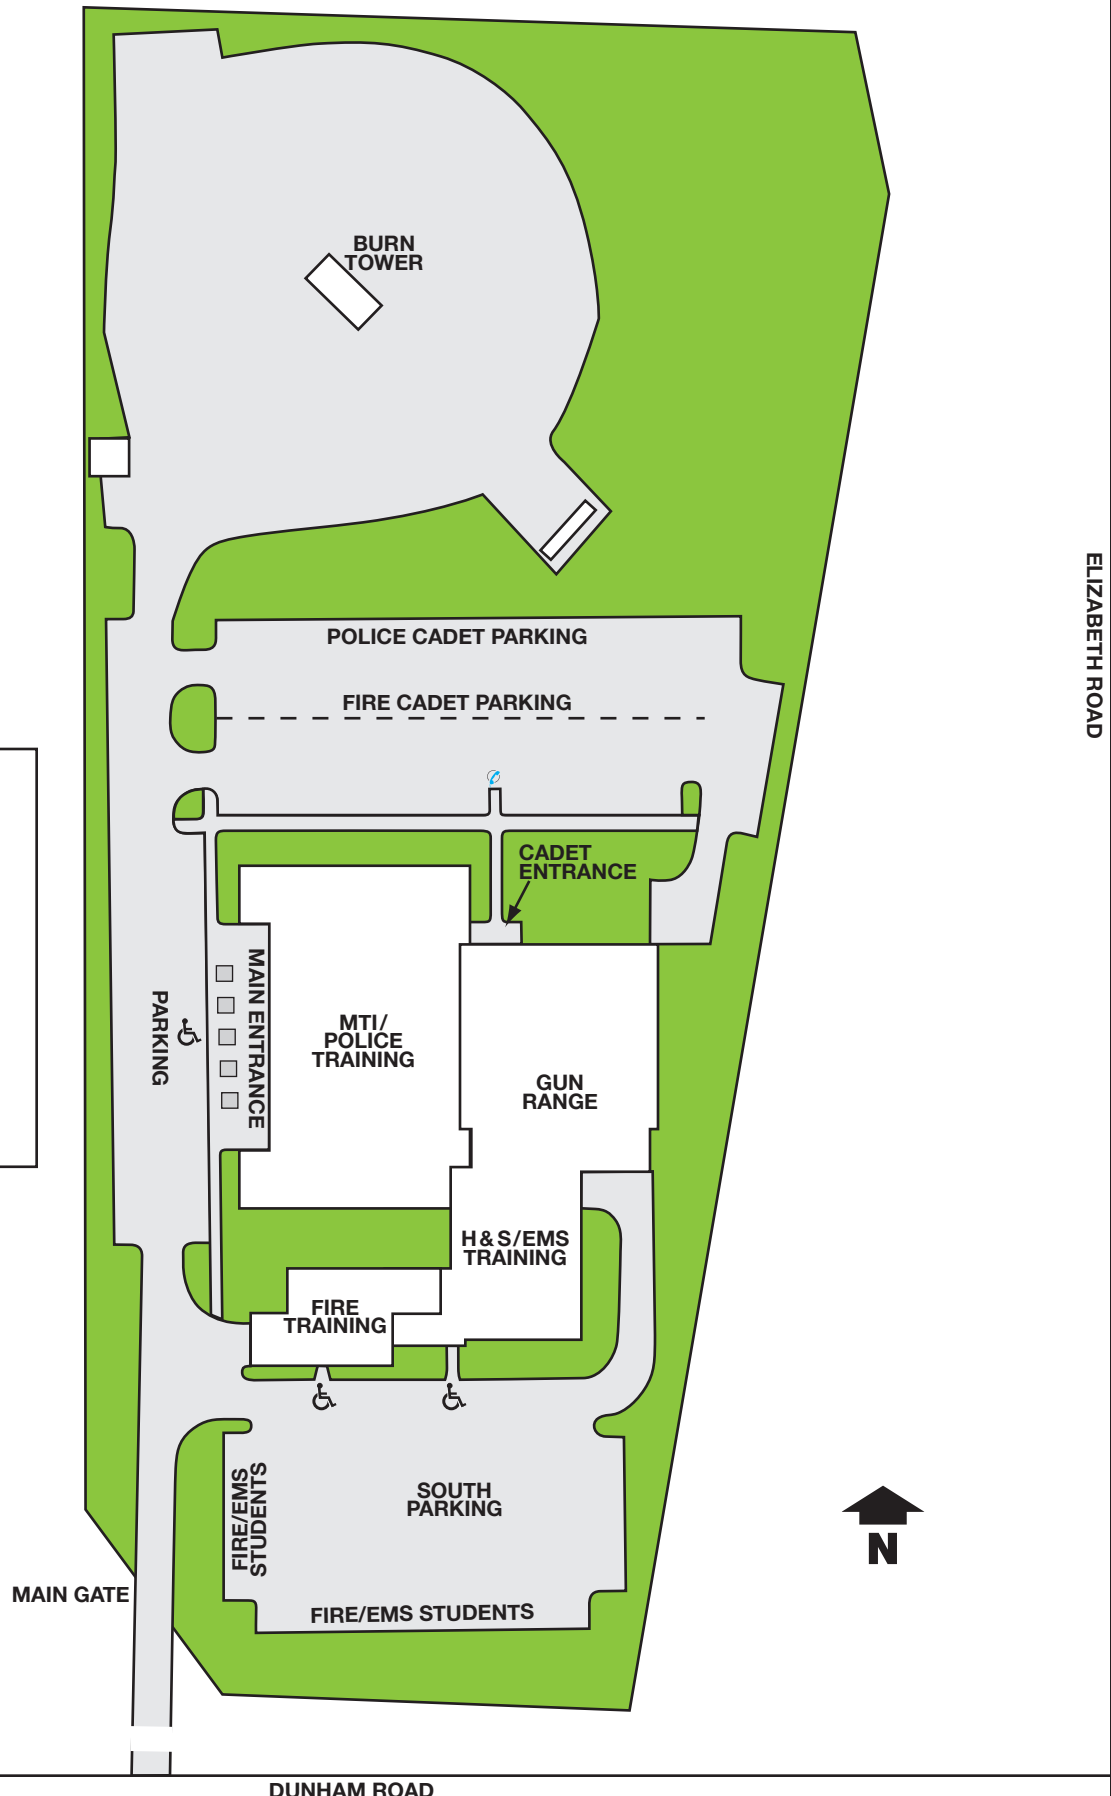

East Campus

21901 Dunham Road, Clinton Township, MI 48036 • 1.866.Macomb1

Disabled Parking
11 Spaces

Blue Light Emergency Phone

Mconnect
WiFi Hot Spot
Wireless Available
Campus Wide