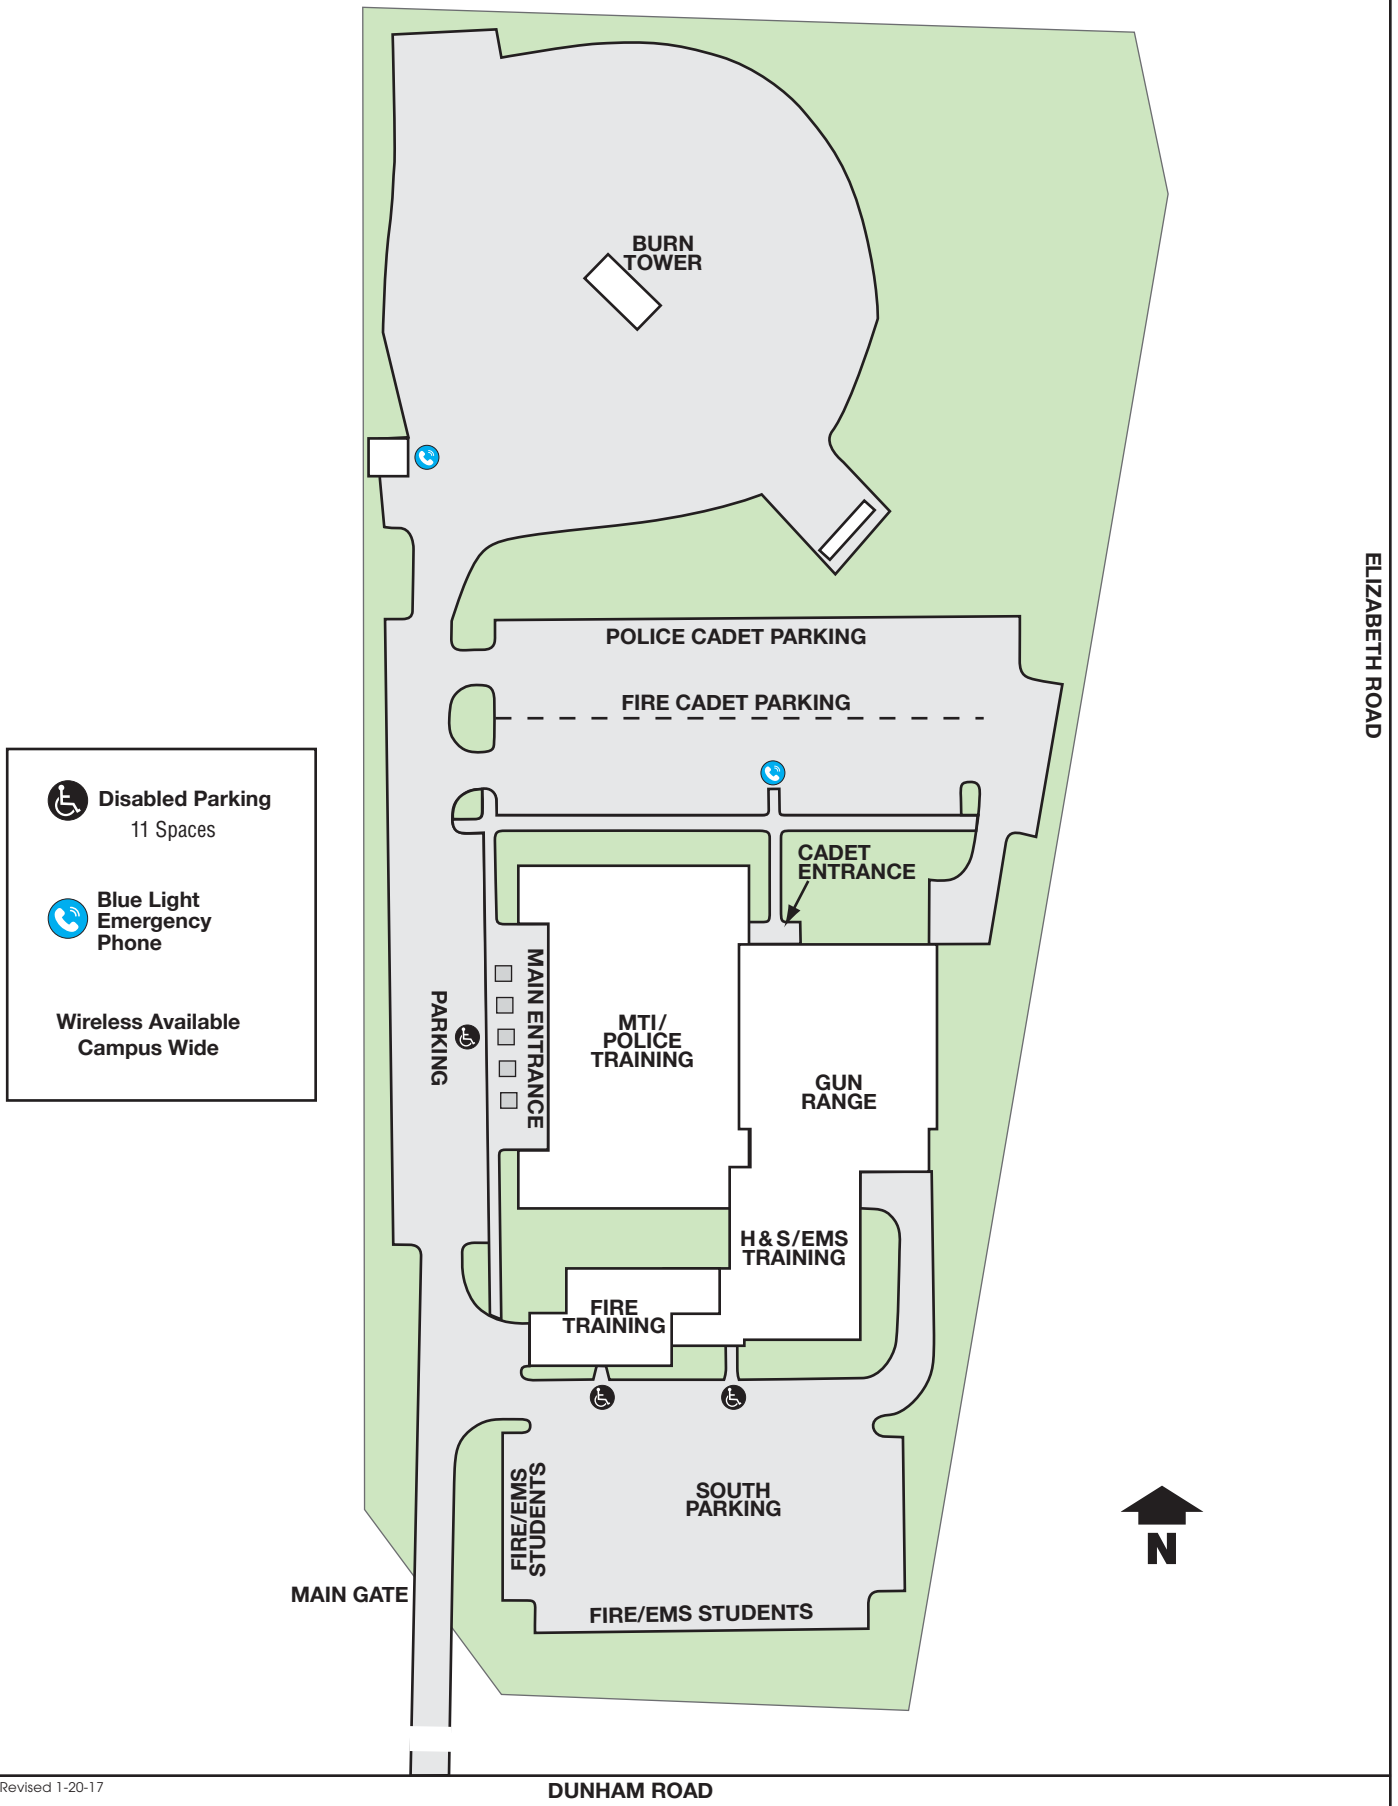

# MACOMB COMMUNITY COLLEGE EAST CAMPUS

21901 Dunham Road, Clinton Township, MI 48036 • 1.866.Macomb1

- Disabled Parking**  
11 Spaces
- Blue Light  
Emergency  
Phone**
- Wireless Available  
Campus Wide**