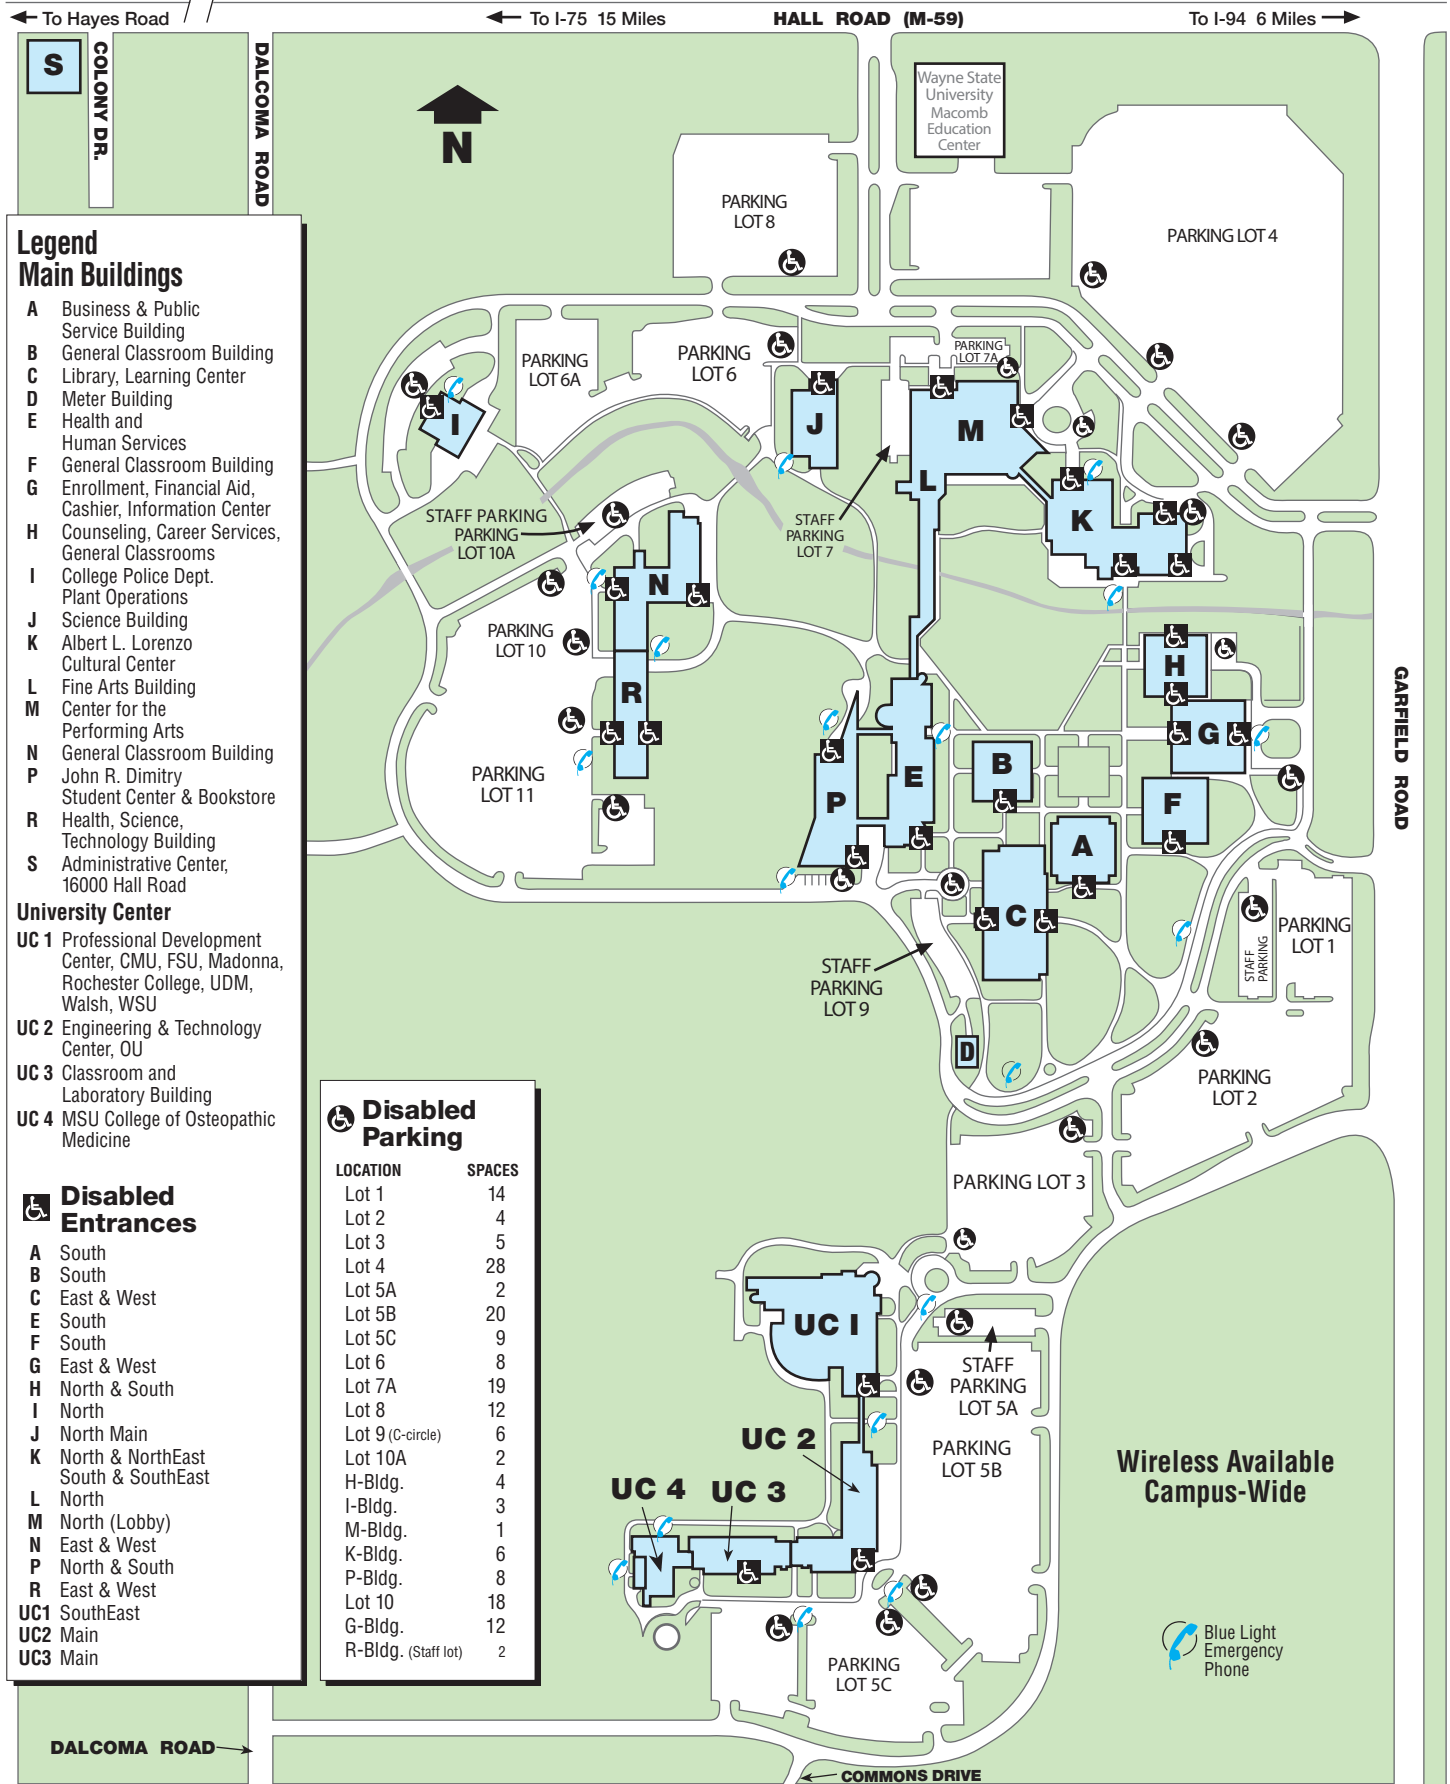

# MACOMB COMMUNITY COLLEGE CENTER CAMPUS

44575 Garfield Road • Clinton Twp., MI 48038-1139 • 1.866.Macomb1 • www.macomb.edu

## Disabled Entrances

- A South
- B South
- C East & West
- E South
- F South
- G East & West
- H North & South
- I North
- J North Main
- K North & NorthEast South & SouthEast
- L North
- M North (Lobby)
- N East & West
- P North & South
- R East & West
- UC1 SouthEast
- UC2 Main
- UC3 Main

## Disabled Parking

LOCATION	SPACES
Lot 1	14
Lot 2	4
Lot 3	5
Lot 4	28
Lot 5A	2
Lot 5B	20
Lot 6	9
Lot 7A	8
Lot 8	19
Lot 9	12
Lot 9 (C-circle)	6
Lot 10A	2
H-Bldg.	4
I-Bldg.	3
M-Bldg.	1
K-Bldg.	6
P-Bldg.	8
Lot 10	18
G-Bldg.	12
R-Bldg. (Staff lot)	2

**Wireless Available  
Campus-Wide**

DALCOMA ROAD

COMMONS DRIVE

19 MILE ROAD