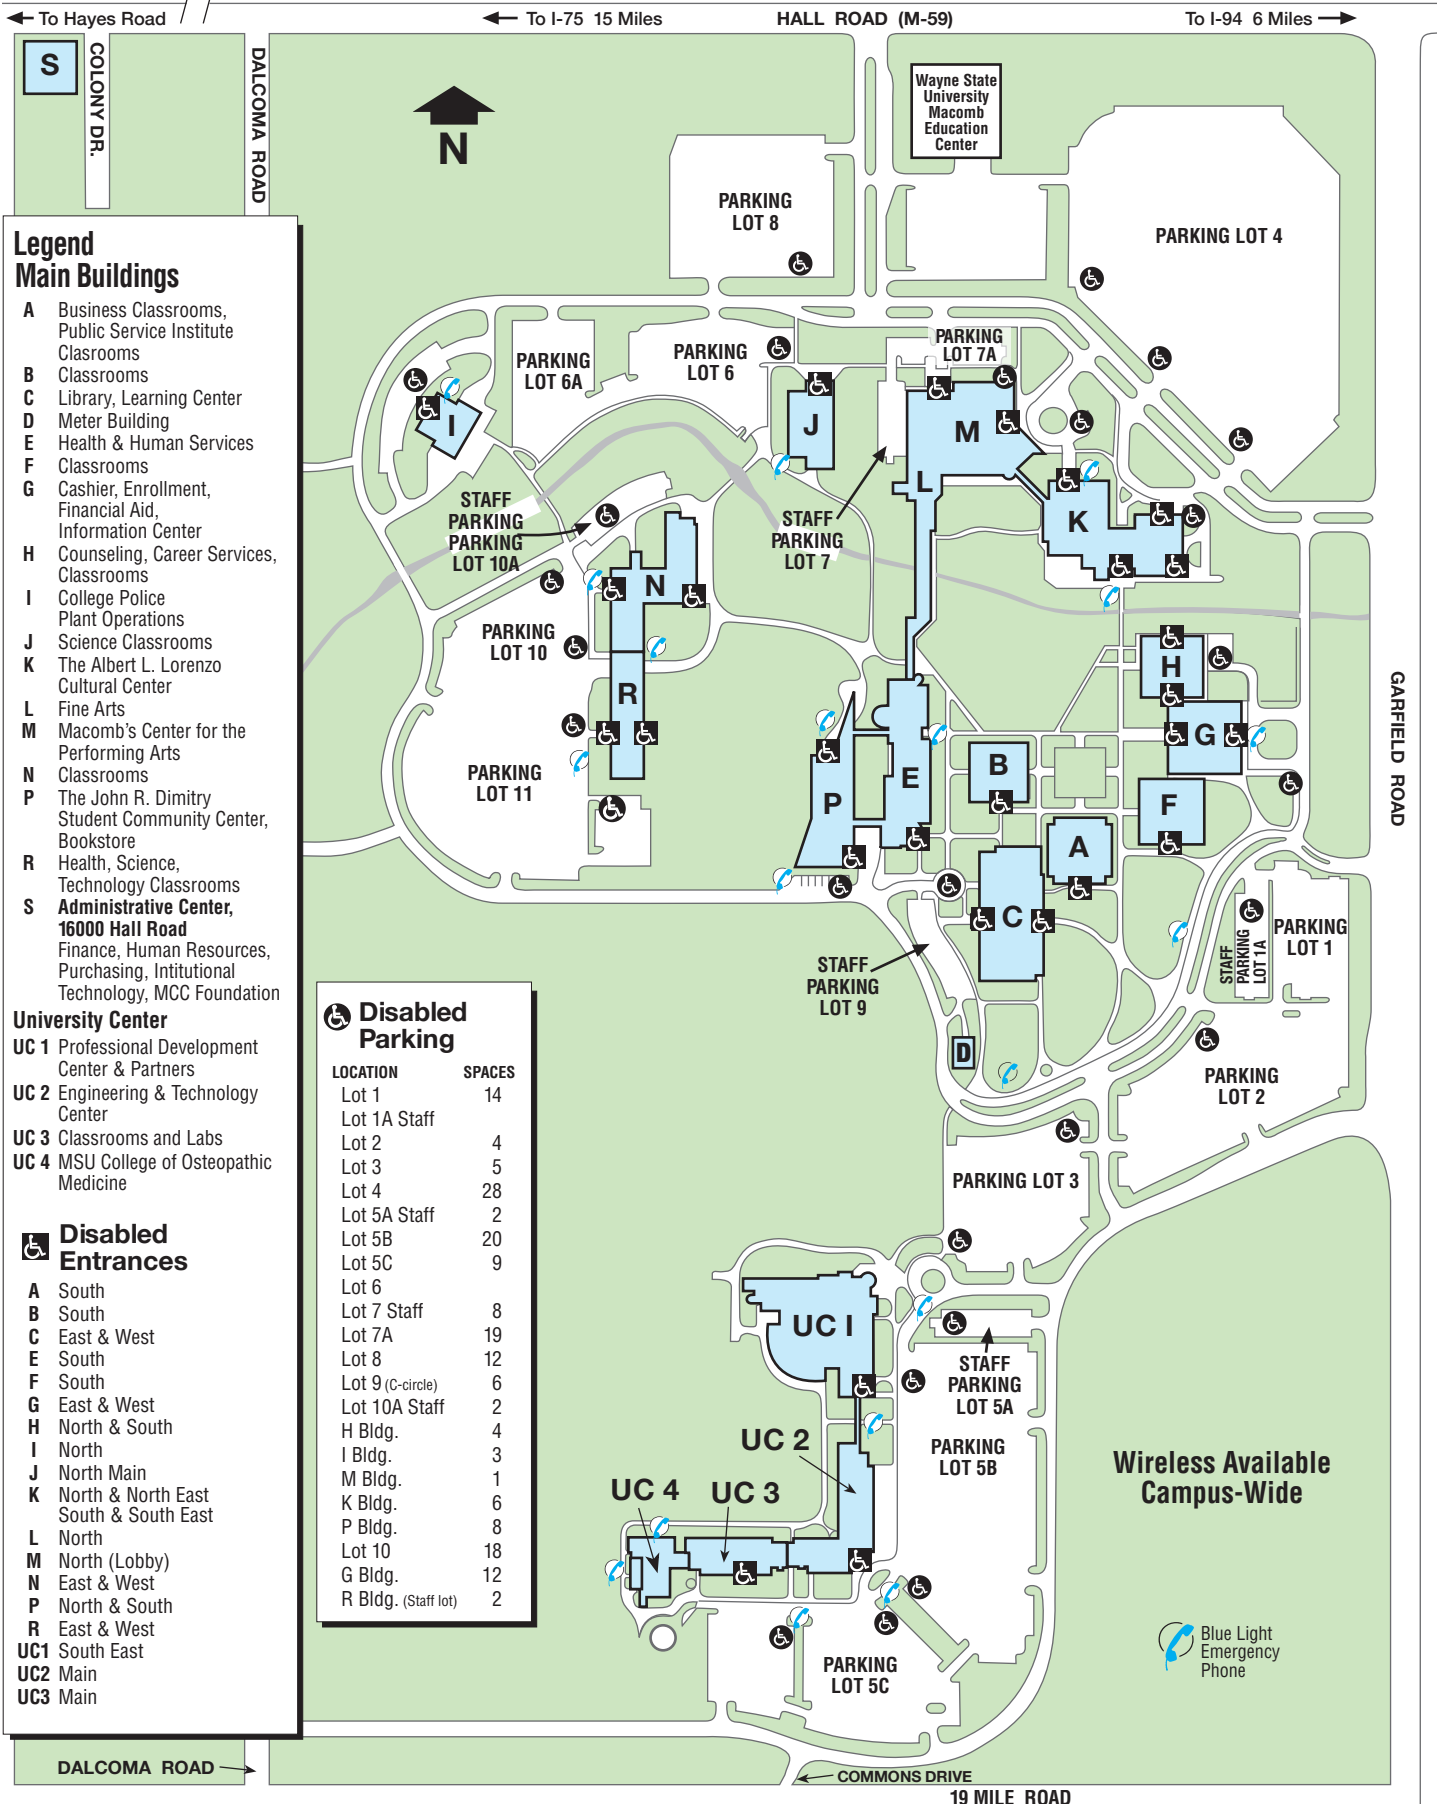

# MACOMB COMMUNITY COLLEGE CENTER CAMPUS

44575 Garfield Road • Clinton Twp., MI 48038-1139 • 1.866.Macomb1 • www.macomb.edu

## Disabled Entrances

- A** South
- B** South
- C** East & West
- E** South
- F** South
- G** East & West
- H** North & South
- I** North
- J** North Main
- K** North & North East  
South & South East
- L** North
- M** North (Lobby)
- N** East & West
- P** North & South
- R** East & West
- UC1** South East
- UC2** Main
- UC3** Main

## Disabled Parking

LOCATION	SPACES
Lot 1	14
Lot 1A Staff	
Lot 2	4
Lot 3	5
Lot 4	28
Lot 5A Staff	2
Lot 5B	20
Lot 5C	9
Lot 6	
Lot 7 Staff	8
Lot 7A	19
Lot 8	12
Lot 9 (C-circle)	6
Lot 10A Staff	2
H Bldg.	4
I Bldg.	3
M Bldg.	1
K Bldg.	6
P Bldg.	8
Lot 10	18
G Bldg.	12
R Bldg. (Staff lot)	2

Wireless Available  
Campus-Wide