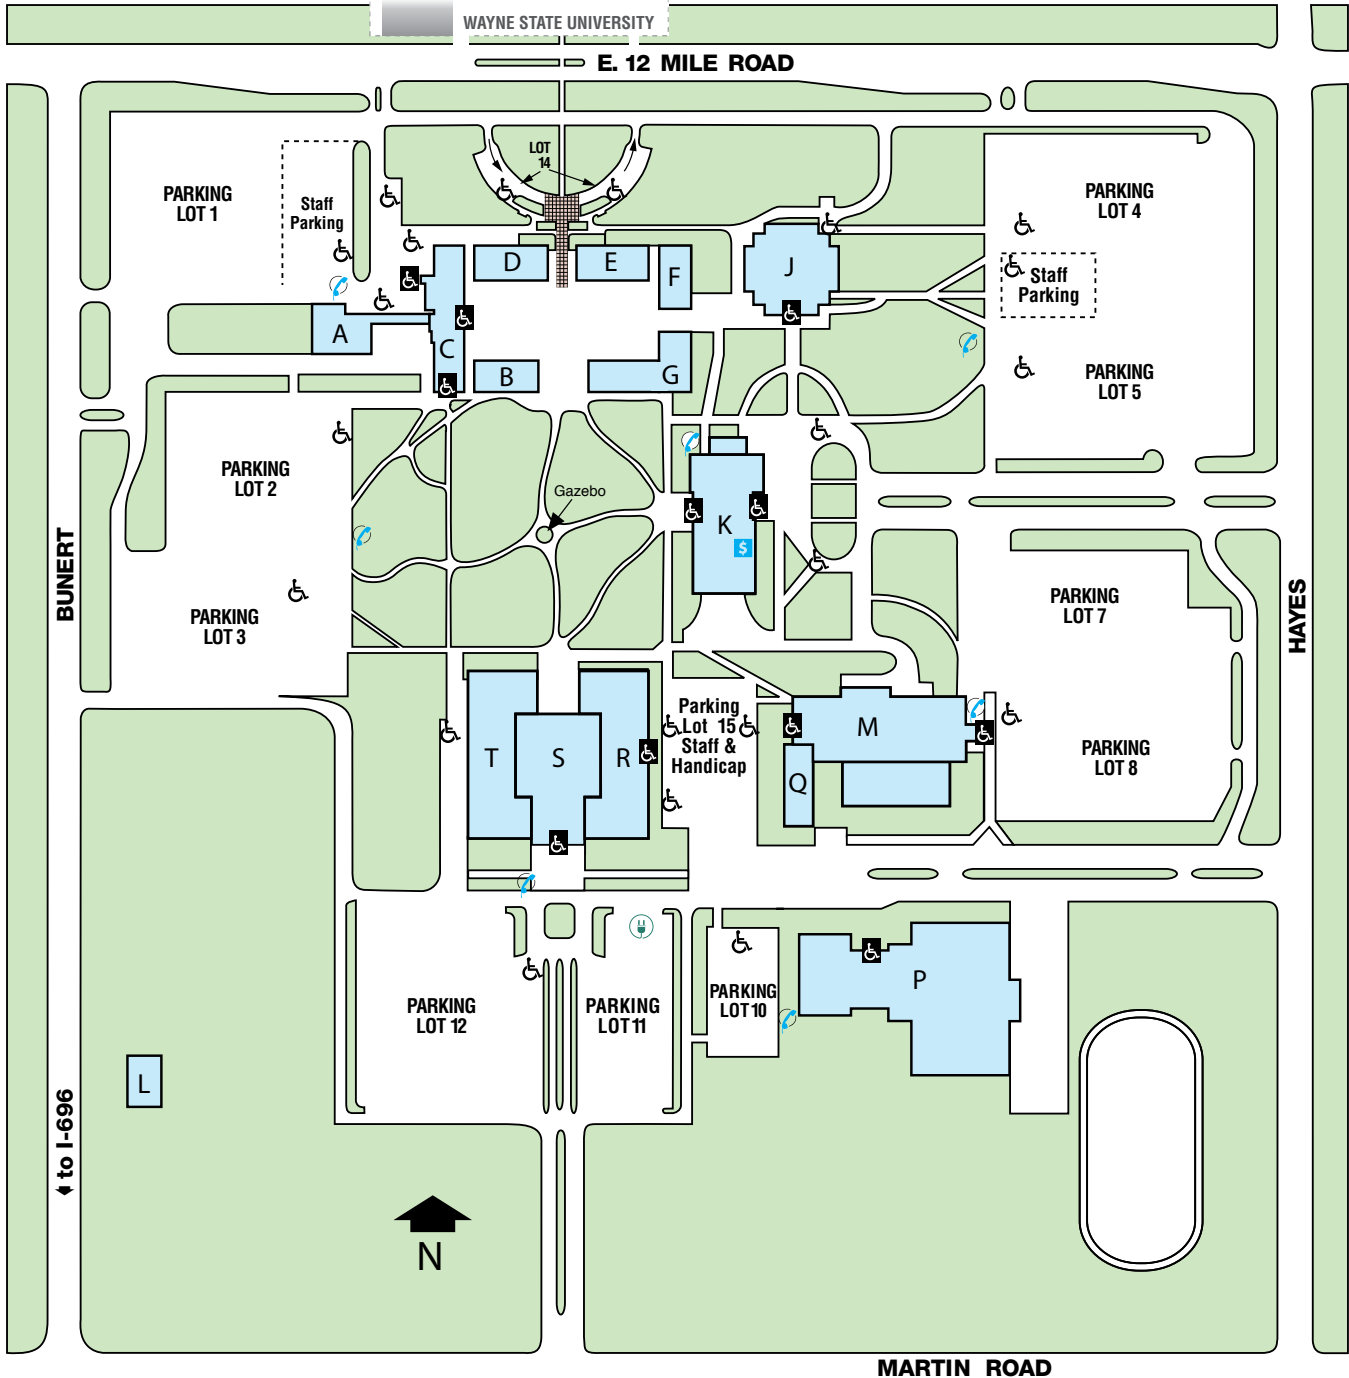

South Campus

14500 E. 12 Mile Road, Warren, MI 48088-3896 • 1.866.Macomb1 • www.macomb.edu

REVISED 613716

LEGEND—MAIN BUILDINGS

- A** Boiler House
- B** Science Building
- C** Classroom Building
- D** Administration Building
- E** Classroom Building
- F** Classroom Building
- G** Classroom, Admissions
Classroom, Counseling,
Financial Aid Building
- J** Max Thompson Learning
Media Center
- K** John Lewis Student Center
College Police Dept.
Community Center/Bookstore
- L** Bunert Conference Center
- M** Transportation and Energy
Technology Building
- N** College Park Annex
 - Institutional Research
 - Marketing
 - Publications
- P** Sports & Expo Center
- Q** Boiler House
- Robert E. Turner Complex**
- R** Graphic Technical Building
- S** Walter E. Bradley Auditorium,
Career Services
- T** Mechanical Technical Building

♿ Disabled Parking

Location	Spaces
Lot 1A Staff	3
Lot 2	7
Lot 3	4
Lot 4	11
Lot 4 Staff	7
Lot 5	7
Lot 8	14
Lot 10	18
Lot 12	8
Lot 14	9
Lot 15 Staff	8

Location	Spaces
C-Bldg	19
J-Bldg	1
K-Bldg	11
T-Bldg	2
N-Bldg	6

♿ Disabled Entrances

- C** East, West & South
- J** Main
- K** East & West
- M** East & West
- R** East Middle
- P** North
- M-TEC** Main