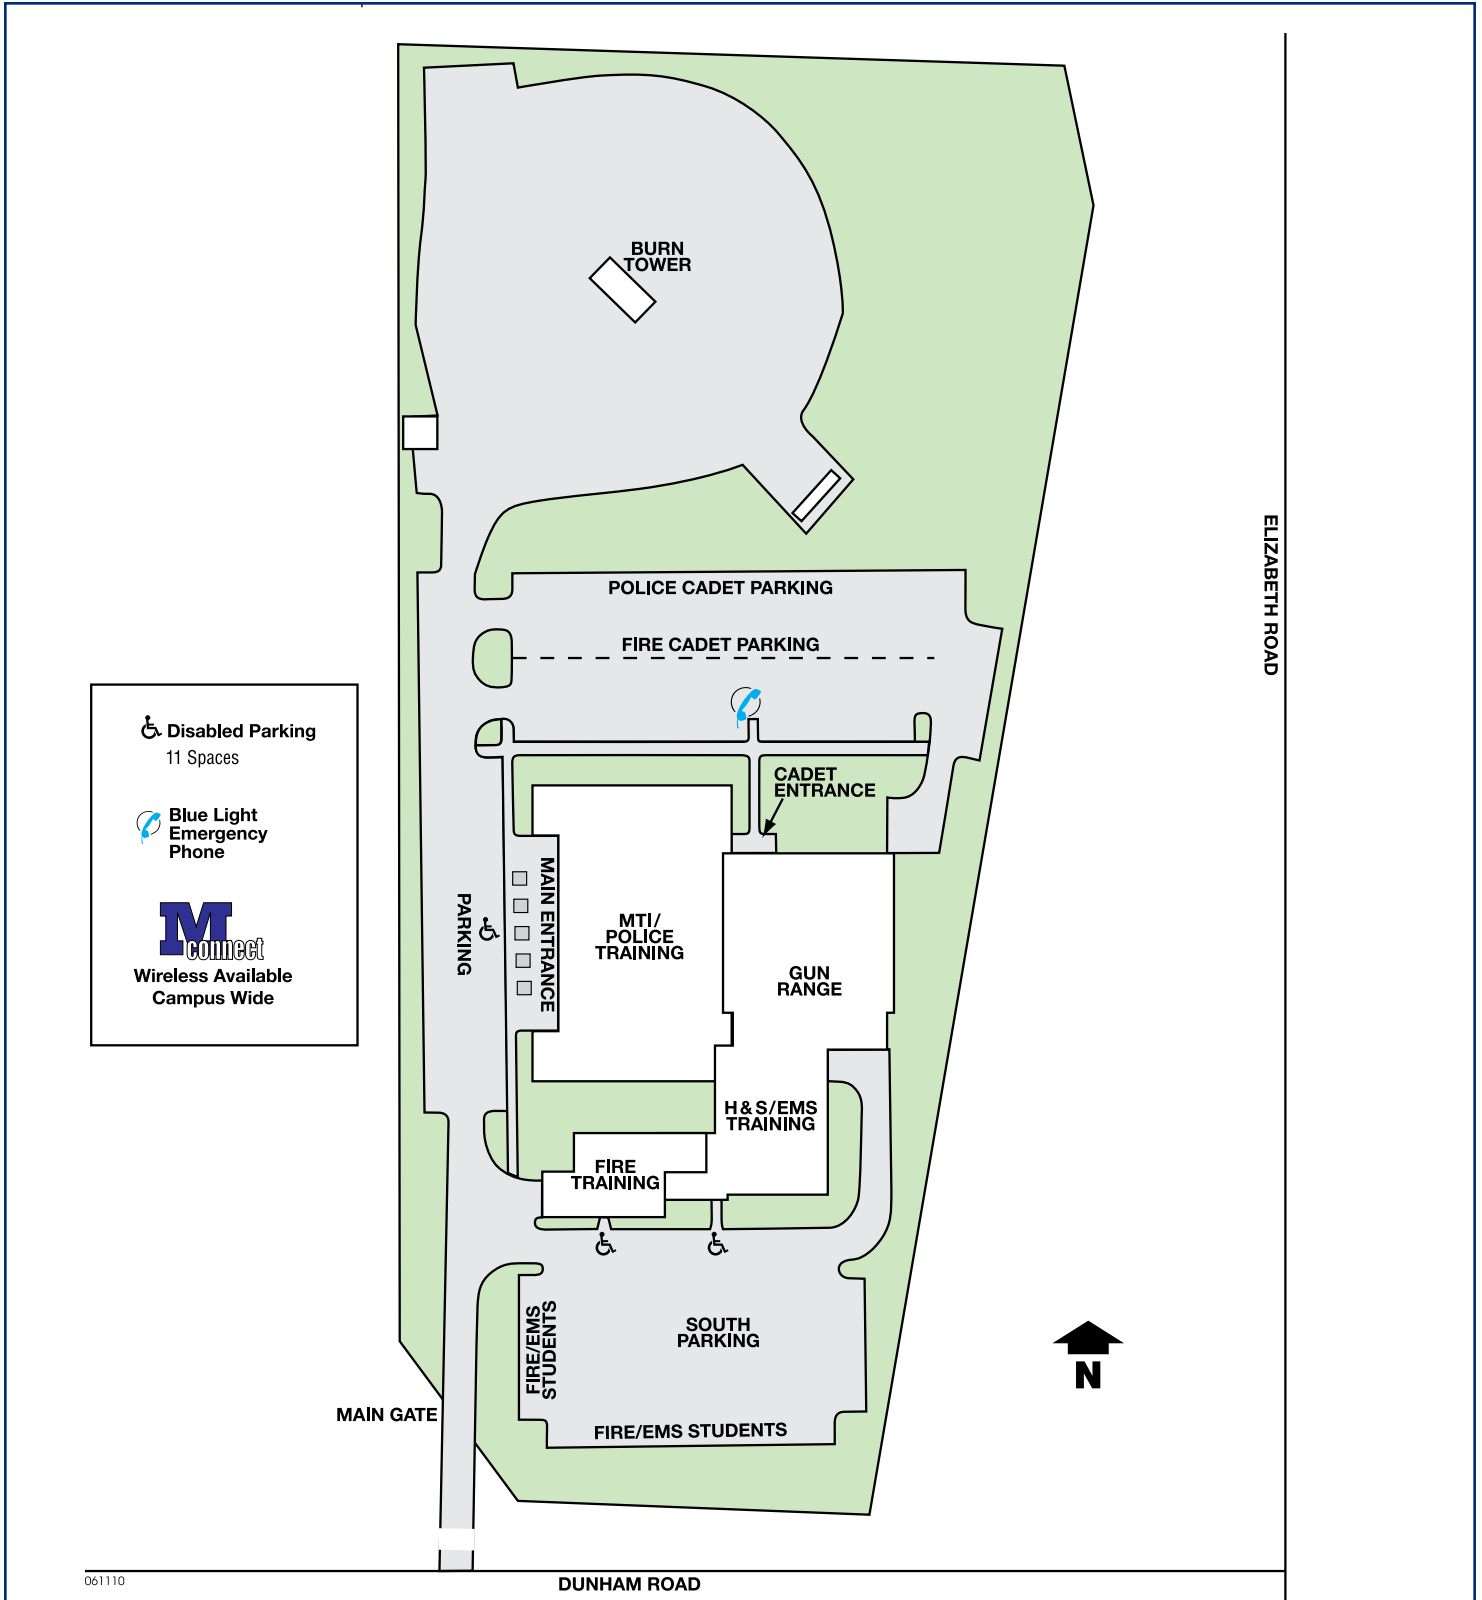

# East Campus

21901 Dunham Road, Clinton Township, MI 48036 • 1.866.Macomb1 • www.macomb.edu

Disabled Parking  
11 Spaces

Blue Light  
Emergency  
Phone

**M**connect  
Wireless Available  
Campus Wide

061110

DUNHAM ROAD