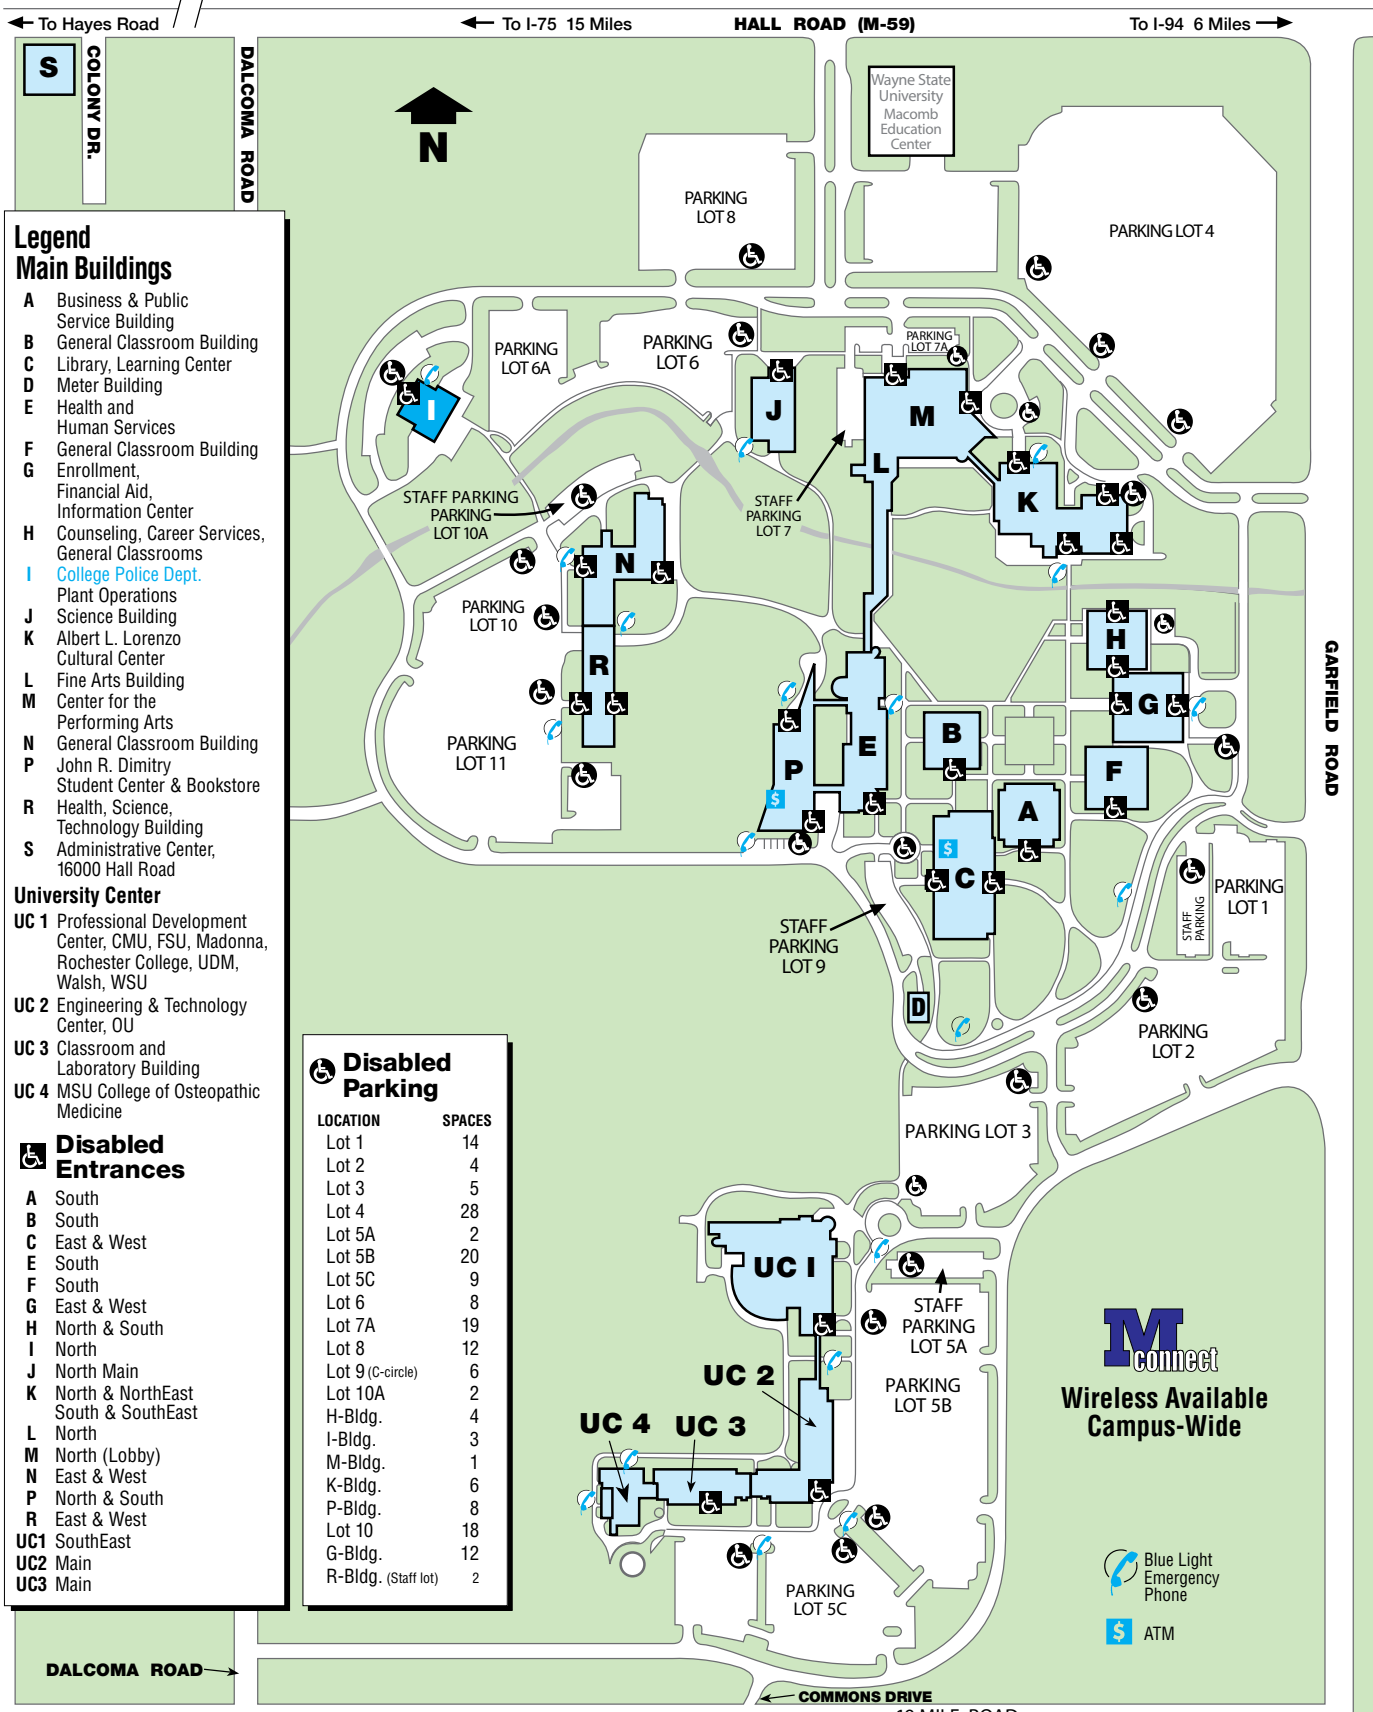

Center Campus

44575 Garfield Road, Clinton Twp., MI 48038-1139 • 1.866.Macomb1 • www.macomb.edu

Legend

Main Buildings

- A Business & Public Service Building
- B General Classroom Building
- C Library, Learning Center
- D Meter Building
- E Health and Human Services
- F General Classroom Building
- G Enrollment, Financial Aid, Information Center
- H Counseling, Career Services, General Classrooms
- I College Police Dept.
- J Science Building
- K Albert L. Lorenzo Cultural Center
- L Fine Arts Building
- M Center for the Performing Arts
- N General Classroom Building
- P John R. Dimitry Student Center & Bookstore
- R Health, Science, Technology Building
- S Administrative Center, 16000 Hall Road

University Center

- UC 1 Professional Development Center, CMU, FSU, Madonna, Rochester College, UDM, Walsh, WSU
- UC 2 Engineering & Technology Center, OU
- UC 3 Classroom and Laboratory Building
- UC 4 MSU College of Osteopathic Medicine

Disabled Entrances

- A South
- B South
- C East & West
- E South
- F South
- G East & West
- H North & South
- I North
- J North Main
- K North & NorthEast South & SouthEast
- L North
- M North (Lobby)
- N East & West
- P North & South
- R East & West
- UC1 SouthEast
- UC2 Main
- UC3 Main

Disabled Parking	
LOCATION	SPACES
Lot 1	14
Lot 2	4
Lot 3	5
Lot 4	28
Lot 5A	2
Lot 5B	20
Lot 6	8
Lot 7A	19
Lot 8	12
Lot 9 (C-circle)	6
Lot 10A	2
H-Bldg.	4
I-Bldg.	3
M-Bldg.	1
K-Bldg.	6
P-Bldg.	8
Lot 10	18
G-Bldg.	12
R-Bldg. (Staff lot)	2