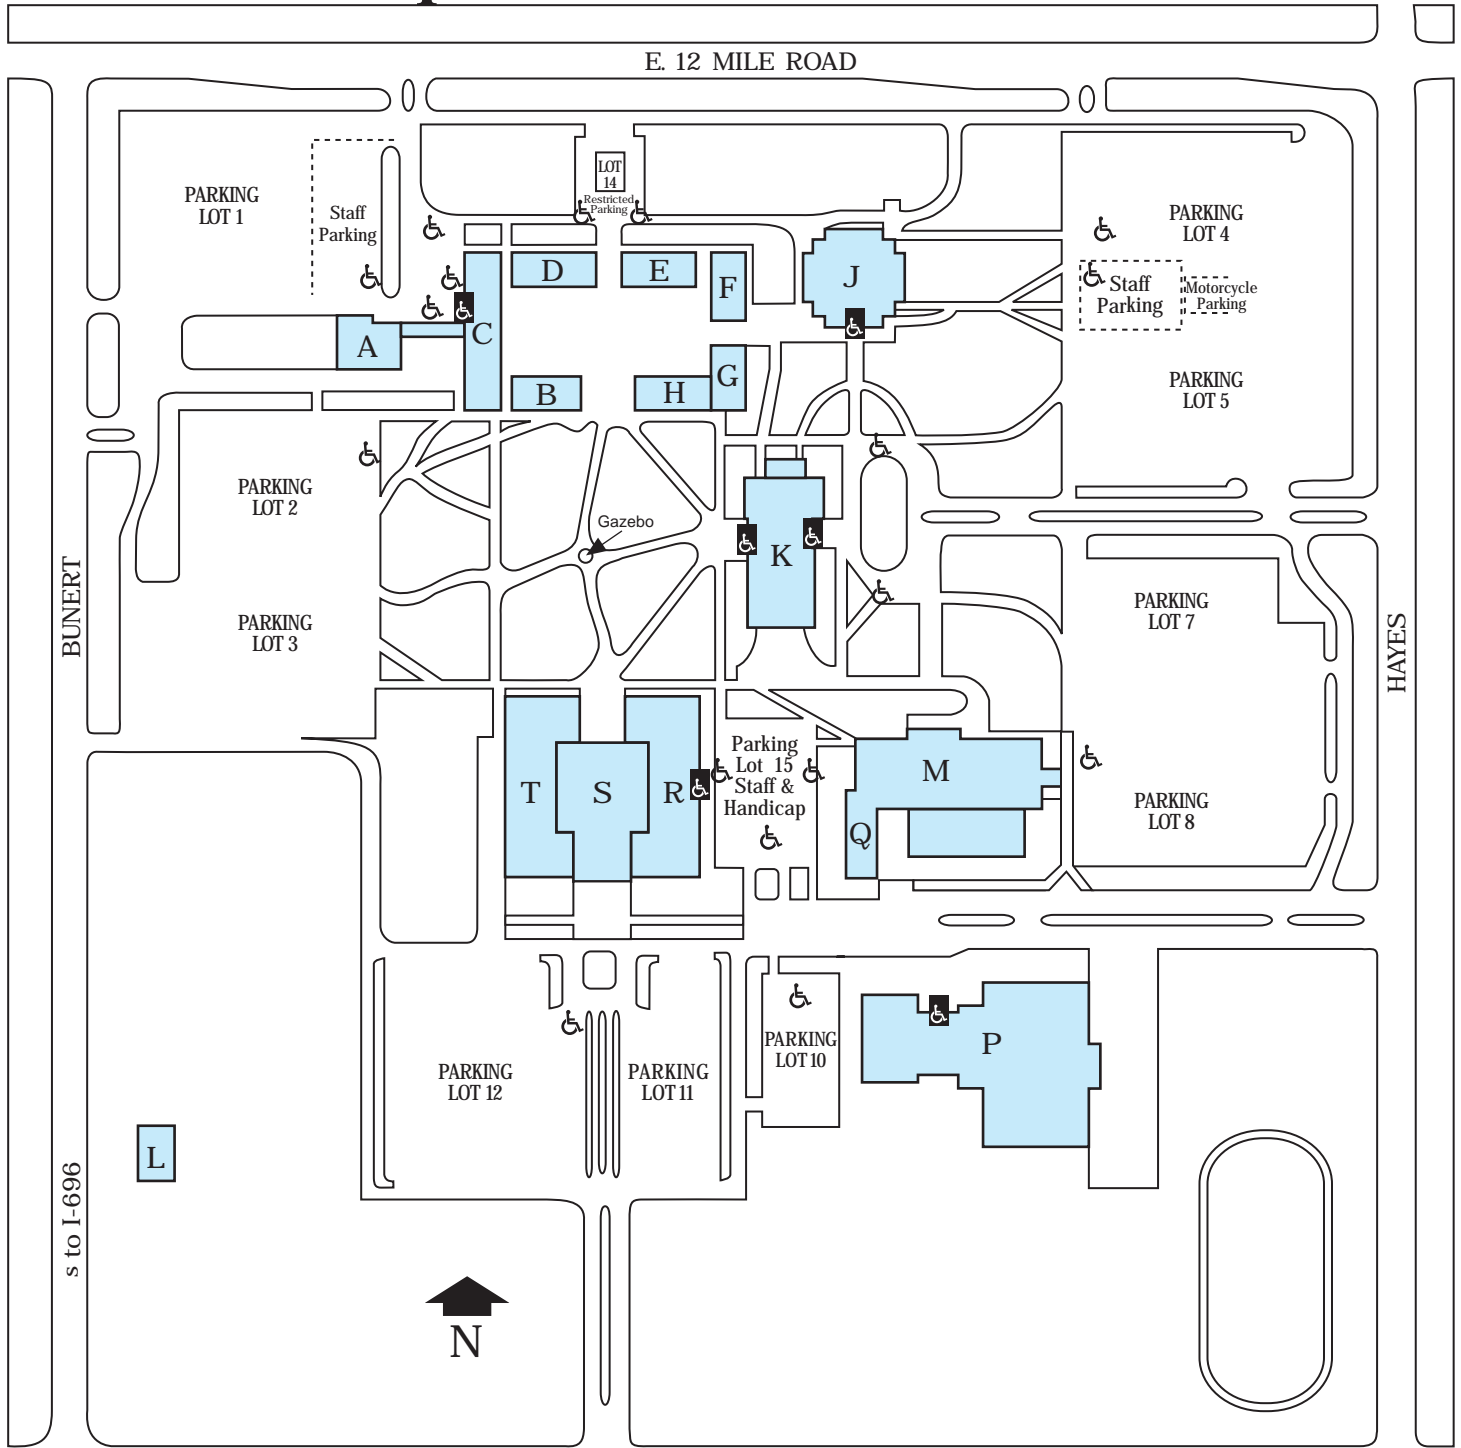

# South Campus

14500 E. 12 Mile Road • Warren, Michigan 48088-3896 • 1.866.Macomb1

REVISED 050109

## LEGEND—MAIN BUILDINGS

- A** Boiler House
- B** Science Building
- C** Classroom Building  
Campus Police Dept.
- D** Administration Building
- E** Classroom Building
- F** Classroom Building
- G** Classroom, Student Services  
& Information Center
- H** Classroom Counseling Building
- J** Max Thompson Learning  
Media Center
- K** John Lewis Student  
Community Center/Bookstore
- L** Bunert Conference Center
- M** Transportation and Energy  
Technology Building
- N** College Park Annex  
n Institutional Research  
n Publications  
n Purchasing  
n Recruitment
- P** Sports & Expo Center
- Q** Boiler House
- Robert E. Turner Complex**
- R** Graphic Technical Building
- S** Walter E. Bradley Auditorium
- T** Mechanical Technical Building

## X Disabled Parking

Location	Spaces
Lot 1A Staff	3
Lot 2	7
Lot 4	8
Lot 4 Staff	4
Lot 8	14
Lot 10	18
Lot 14	1
Lot 15 Staff	8
C-Bldg	19
K-Bldg	12

Location	Spaces
P-Bldg	18
T-Bldg	8
N-Bldg	6

## Disabled Entrances

Location	Entrances
<b>C</b>	Main
<b>J</b>	Main
<b>K</b>	East & West
<b>R</b>	East Middle
<b>P</b>	North
<b>M-TEC</b>	Main

**Wireless Available  
Campus-Wide**